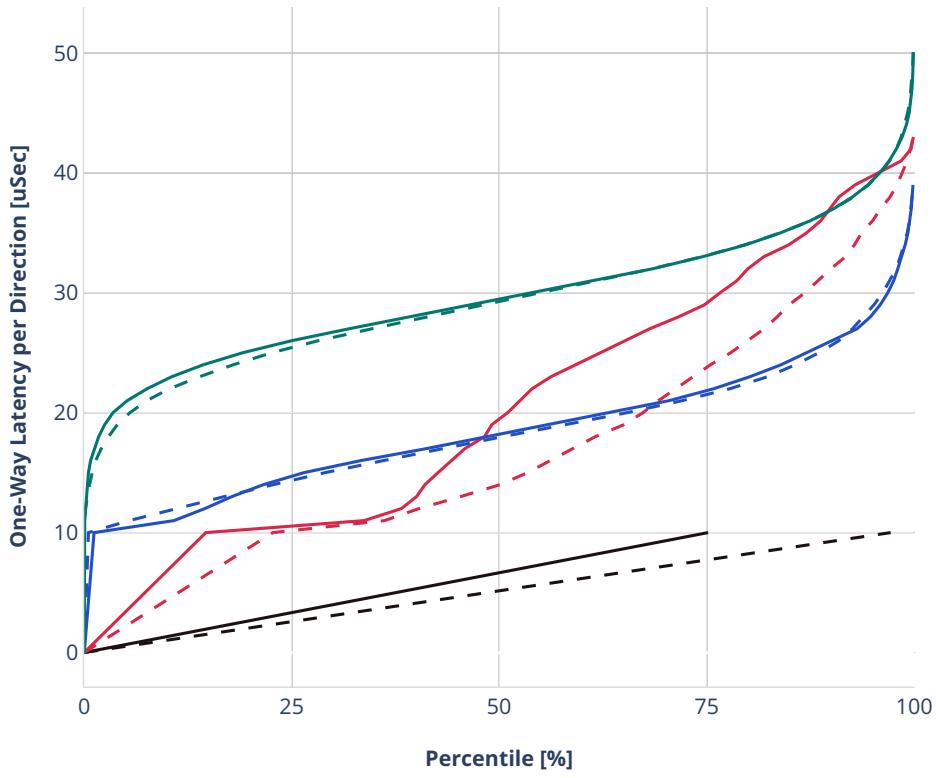

Latency: ethip4-ip4scale2m

- - No-load.
- - Low-load, 10% PDR.
- - Mid-load, 50% PDR.
- - High-load, 90% PDR.