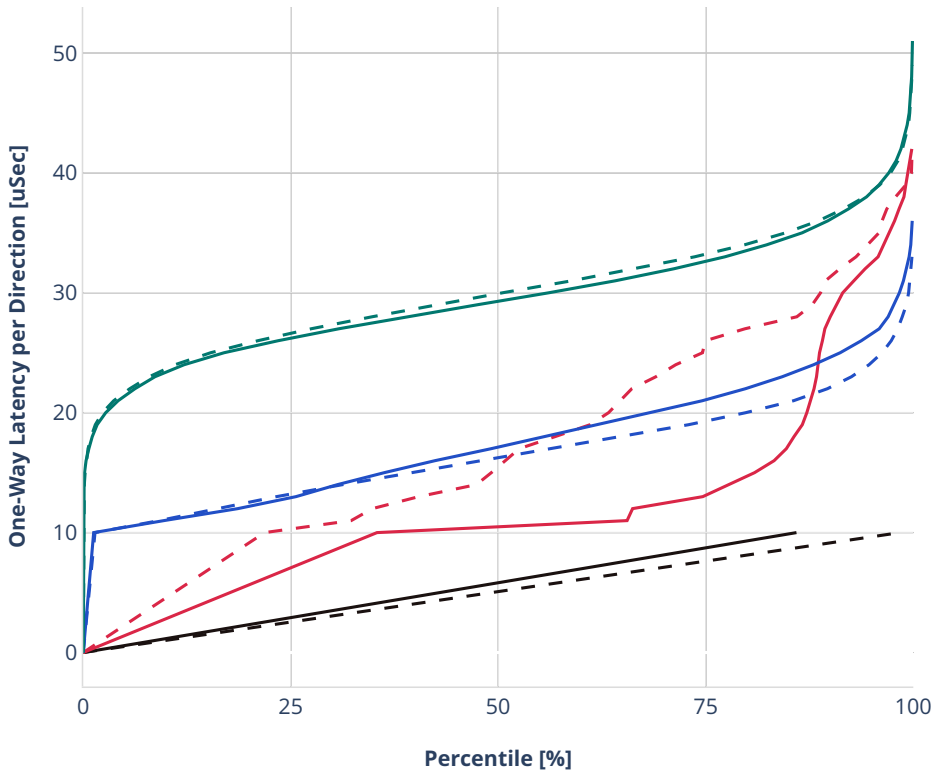

Latency: ethip4-ip4scale20k-rnd

- - No-load.
- - Low-load, 10% PDR.
- - Mid-load, 50% PDR.
- - High-load, 90% PDR.