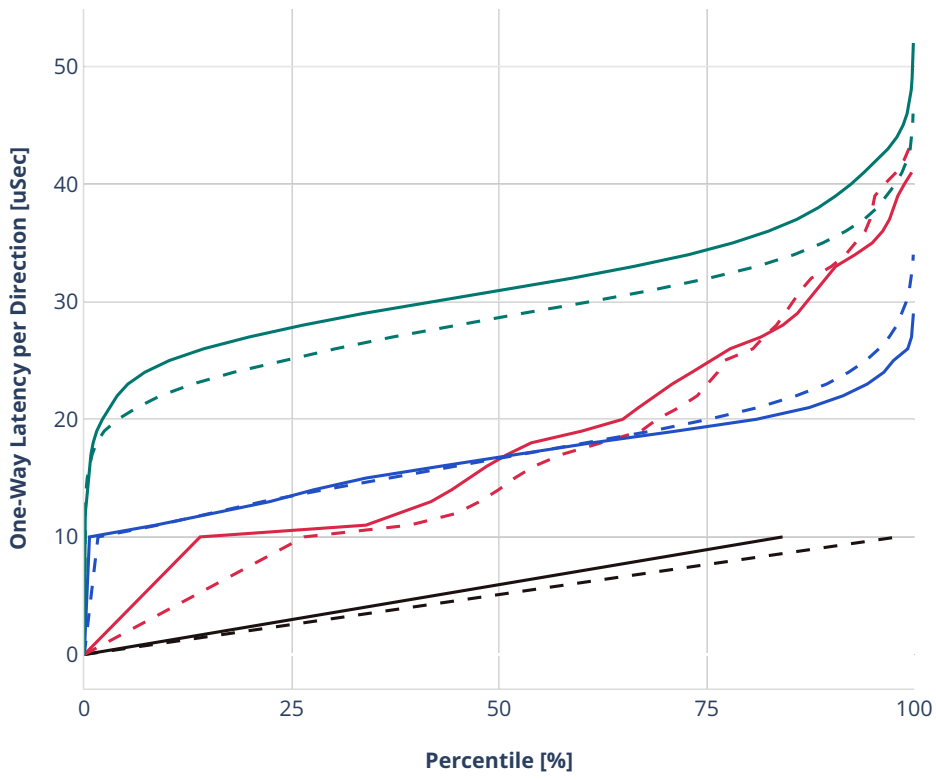

Latency: ethip4-ip4scale200k

- - No-load.
- - Low-load, 10% PDR.
- - Mid-load, 50% PDR.
- - High-load, 90% PDR.