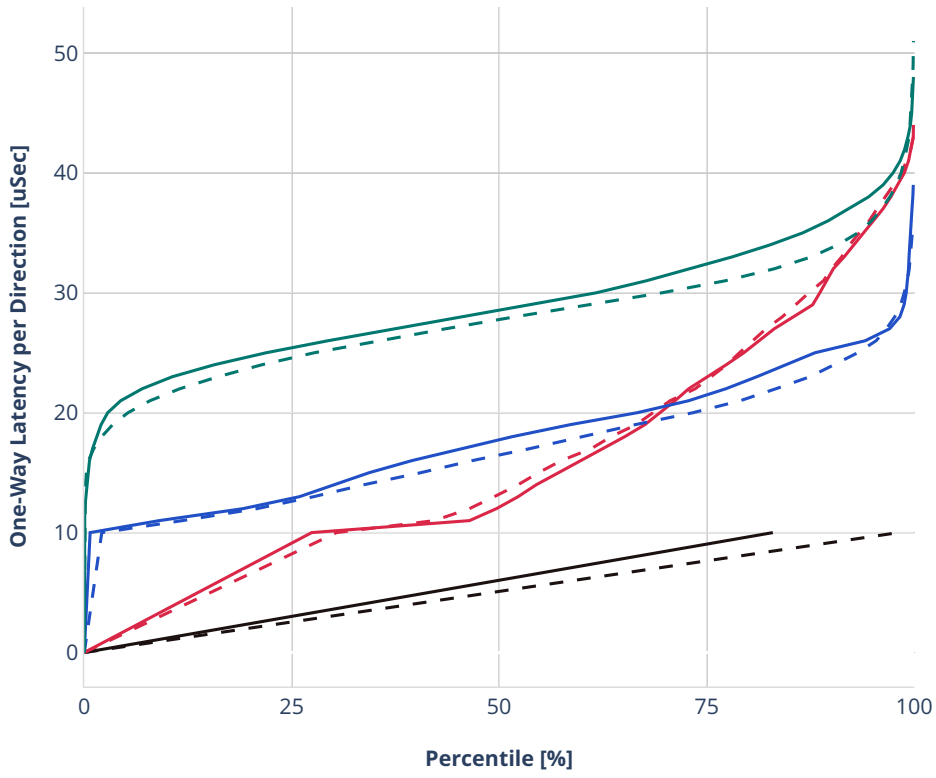

Latency: ethip4-ip4scale200k-rnd

- - No-load.
- - Low-load, 10% PDR.
- - Mid-load, 50% PDR.
- - High-load, 90% PDR.