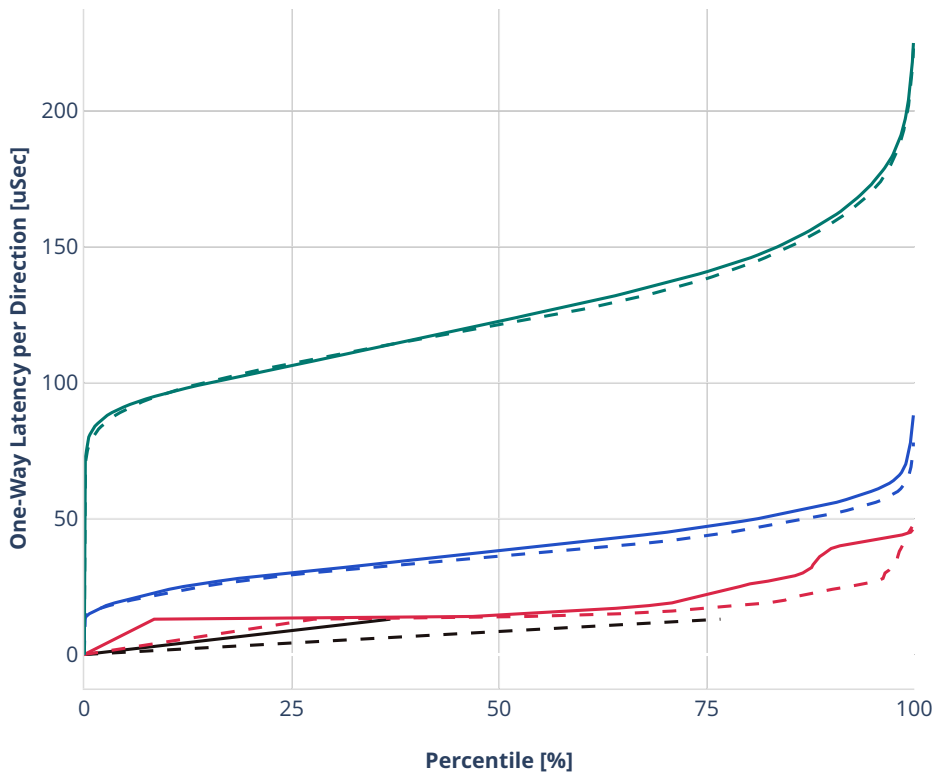

### Latency: ethip4-ip4base-eth-2memif-1dcr

- - No-load.
- - Low-load, 10% PDR.
- - Mid-load, 50% PDR.
- - High-load, 90% PDR.