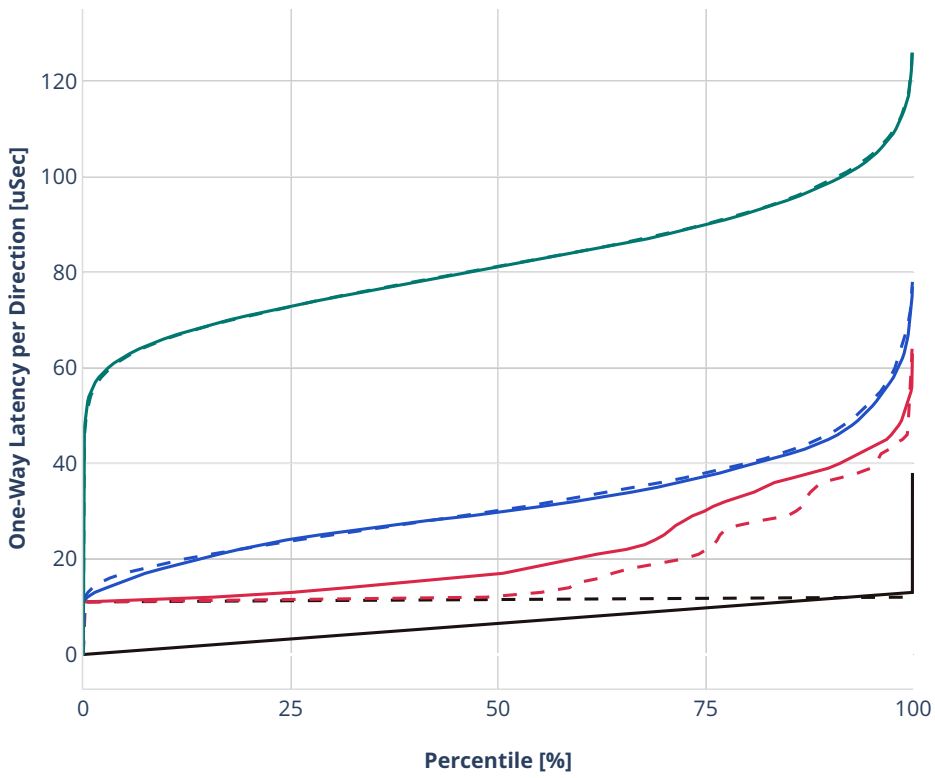

Latency: eth-l2xcbase-eth-2vhostvr1024-1vm

- - No-load.
- - Low-load, 10% PDR.
- - Mid-load, 50% PDR.
- - High-load, 90% PDR.