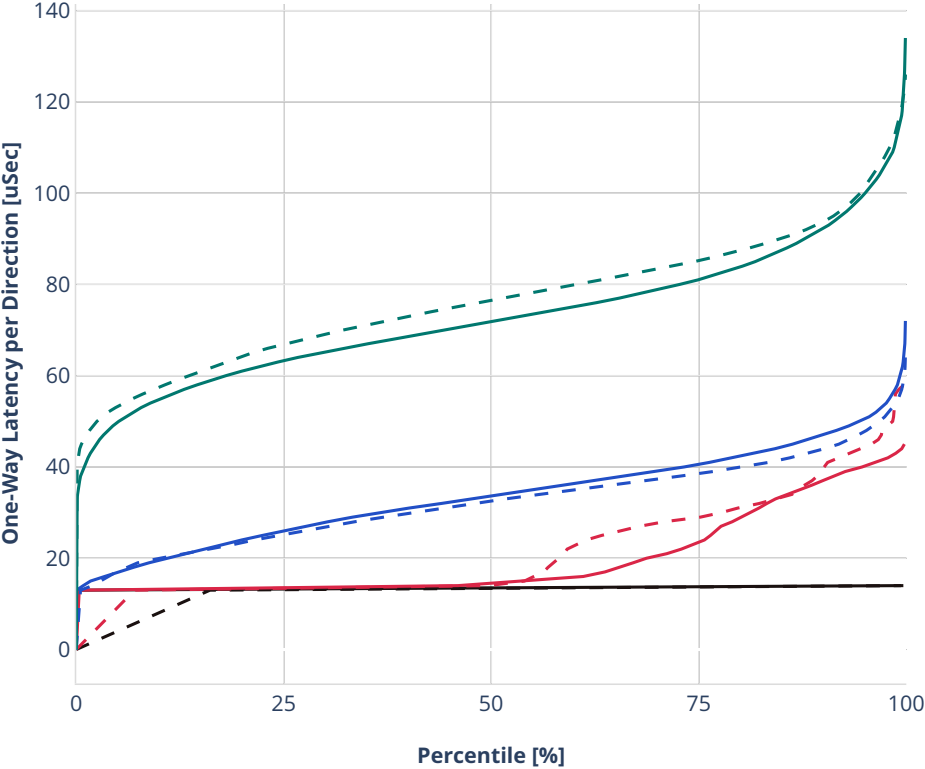

Latency: eth-l2bdbasemaclrn-eth-2vhostvr1024-1vm-vppl2xc

- - No-load.
- - Low-load, 10% PDR.
- - Mid-load, 50% PDR.
- - High-load, 90% PDR.