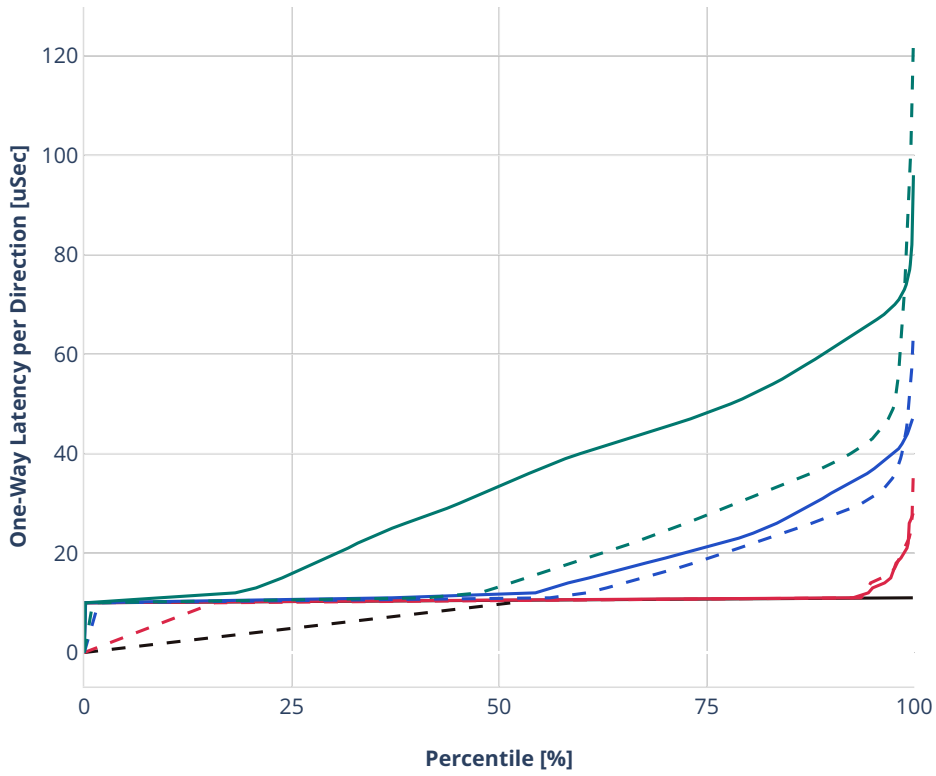

Latency: avf-ethip4udp-nat44det-h262144-p63-s16515072

- — No-load.
- — Low-load, 10% PDR.
- — Mid-load, 50% PDR.
- — High-load, 90% PDR.