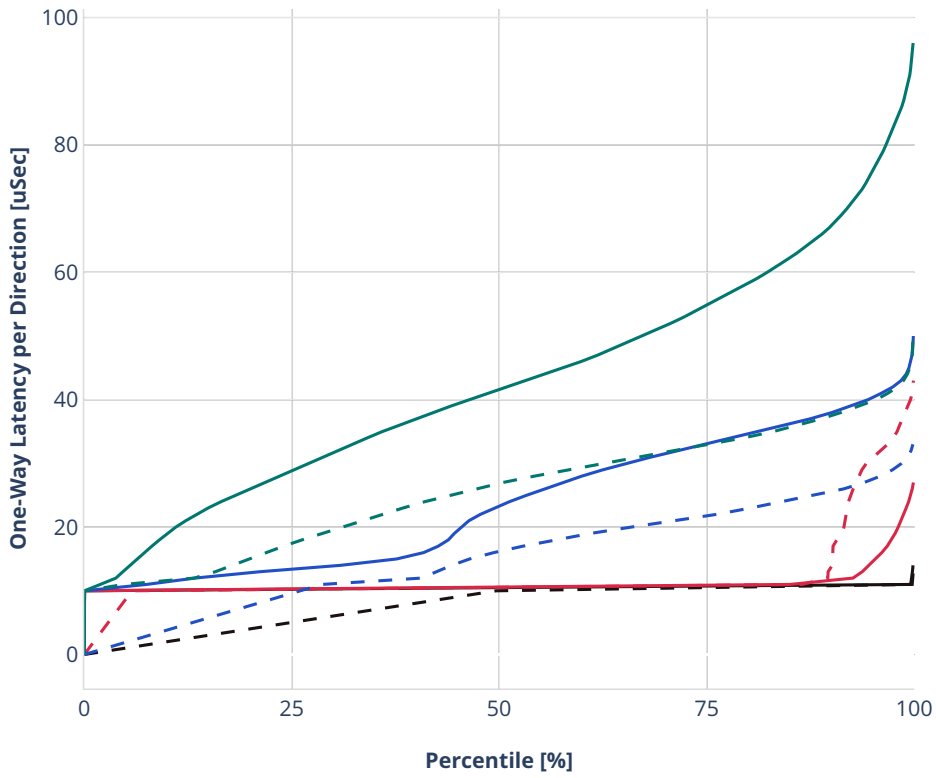

Latency: avf-ethip4udp-nat44det-h16384-p63-s1032192

- - No-load.
- - Low-load, 10% PDR.
- - Mid-load, 50% PDR.
- - High-load, 90% PDR.