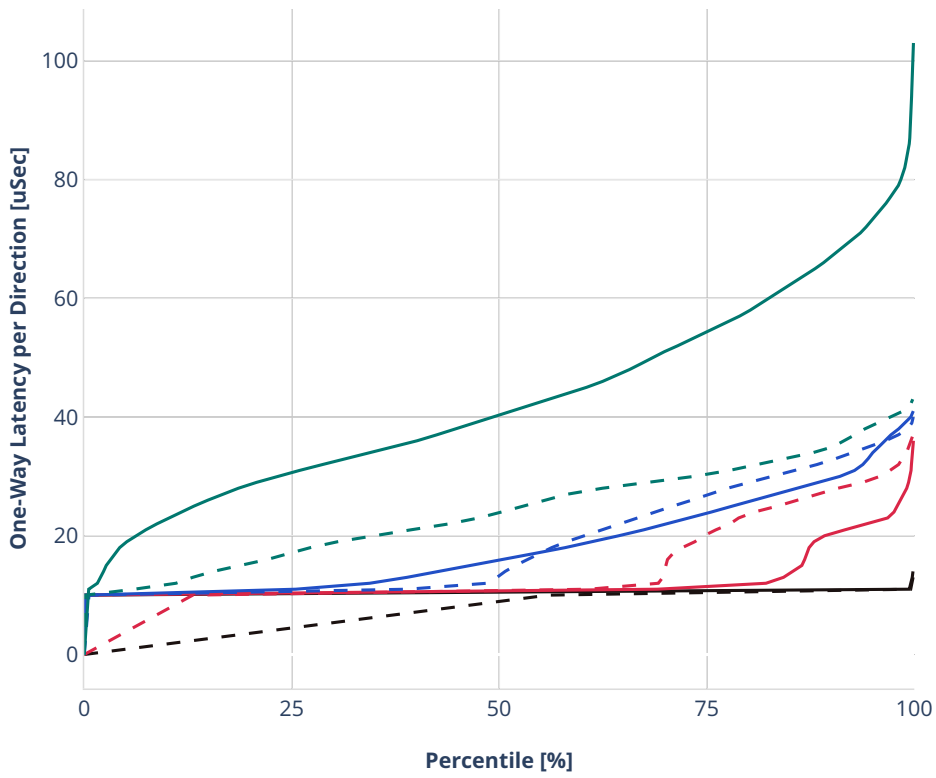

Latency: avf-ethip4udp-nat44det-h1024-p63-s64512

- - No-load.
- - Low-load, 10% PDR.
- - Mid-load, 50% PDR.
- - High-load, 90% PDR.