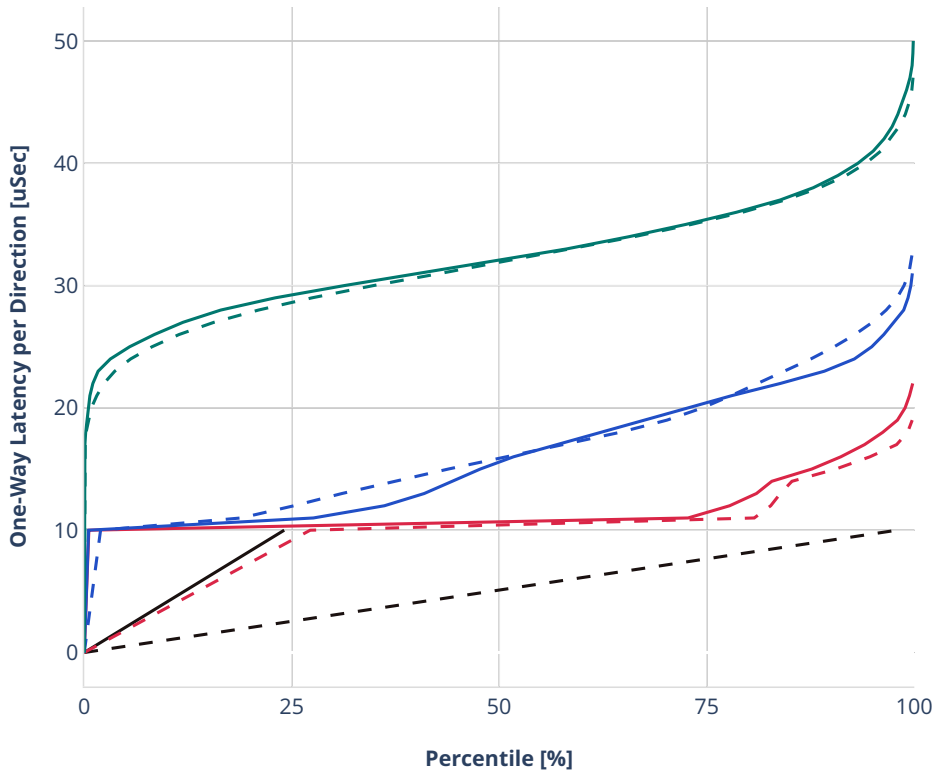

Latency: avf-ethip4udp-ip4base-iacl50sf-10kflows

- - No-load.
- - Low-load, 10% PDR.
- - Mid-load, 50% PDR.
- - High-load, 90% PDR.