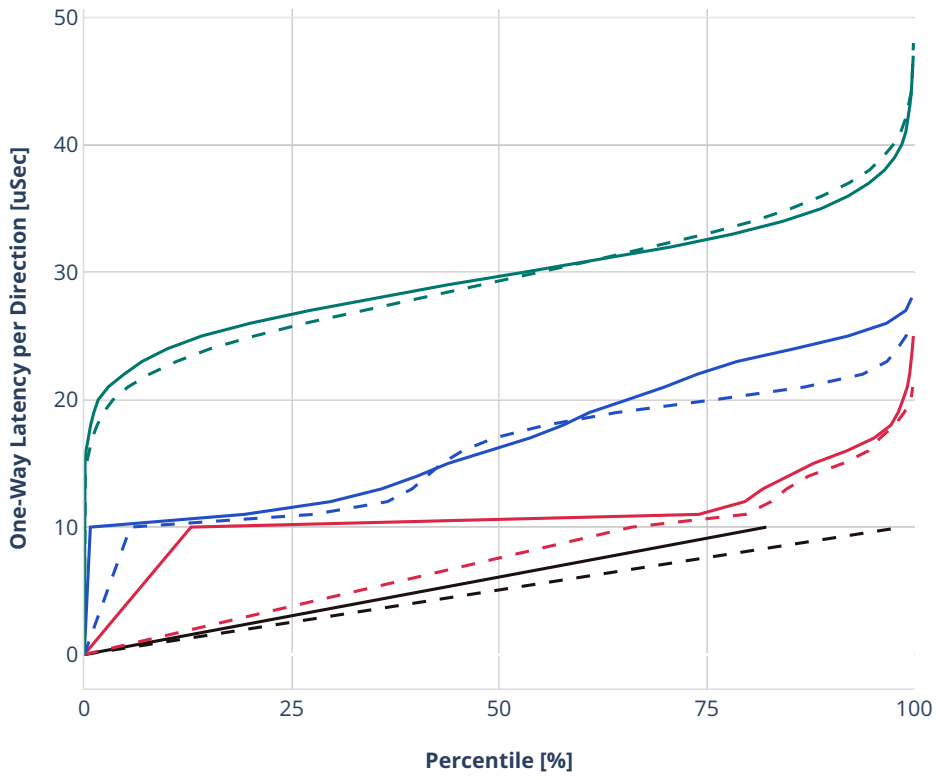

### Latency: avf-ethip4-ip4scale2m

- - No-load.
- - Low-load, 10% PDR.
- - Mid-load, 50% PDR.
- - High-load, 90% PDR.