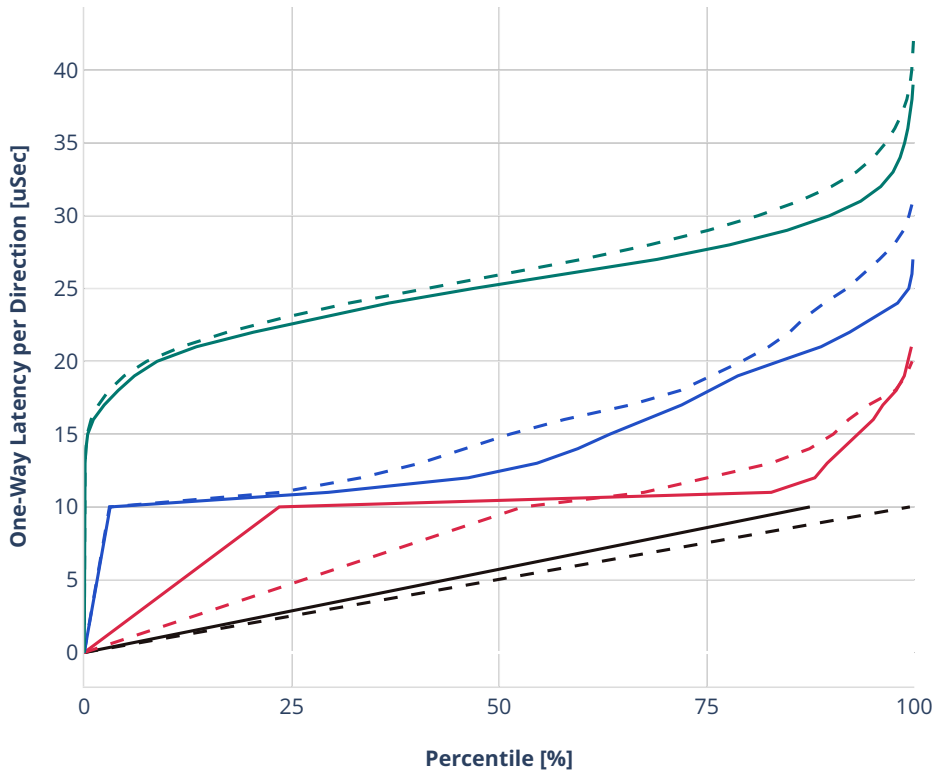

Latency: avf-ethip4-ip4scale200k-rnd

- - No-load.
- - Low-load, 10% PDR.
- - Mid-load, 50% PDR.
- - High-load, 90% PDR.