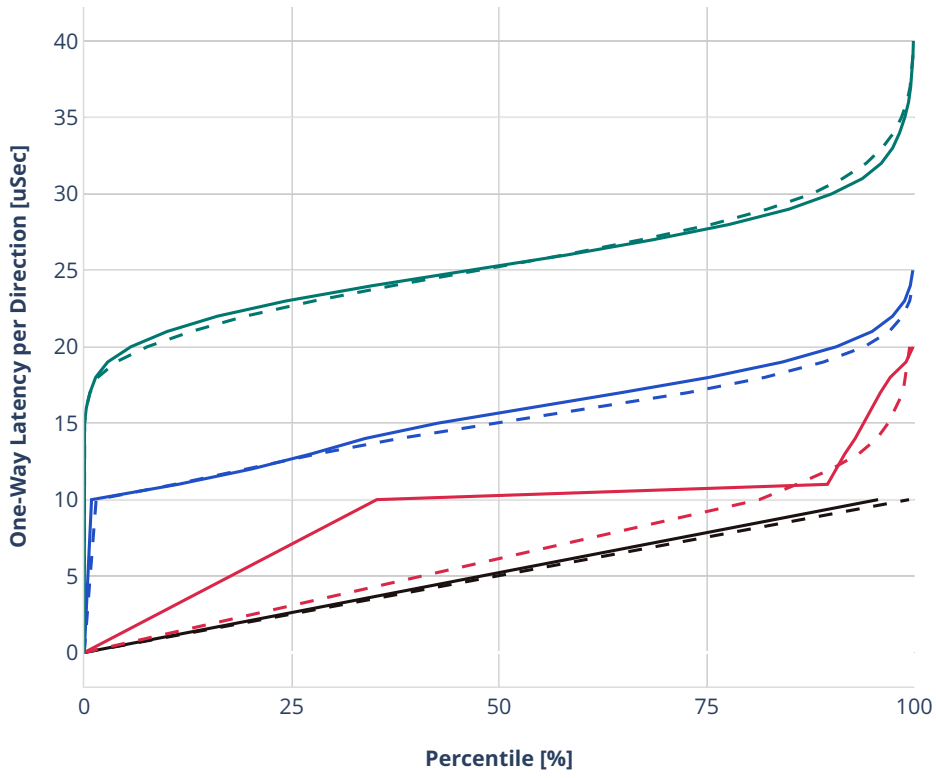

Latency: avf-ethip4-ip4base

- - No-load.
- - Low-load, 10% PDR.
- - Mid-load, 50% PDR.
- - High-load, 90% PDR.