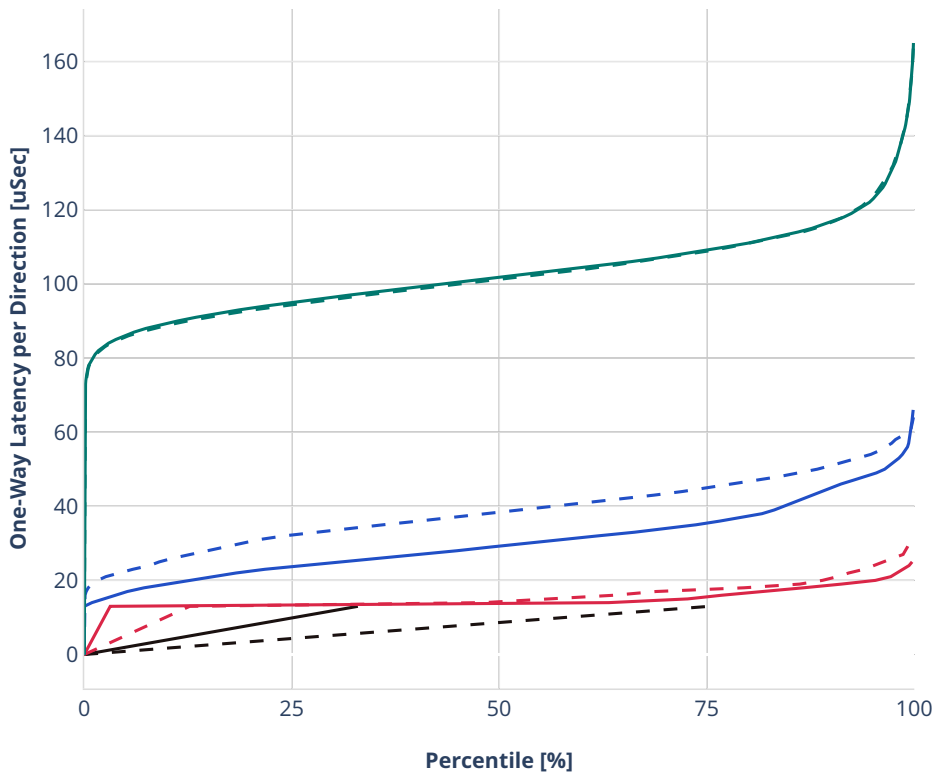

Latency: avf-ethip4-ip4base-eth-2memif-1dcr

- - No-load.
- - Low-load, 10% PDR.
- - Mid-load, 50% PDR.
- - High-load, 90% PDR.