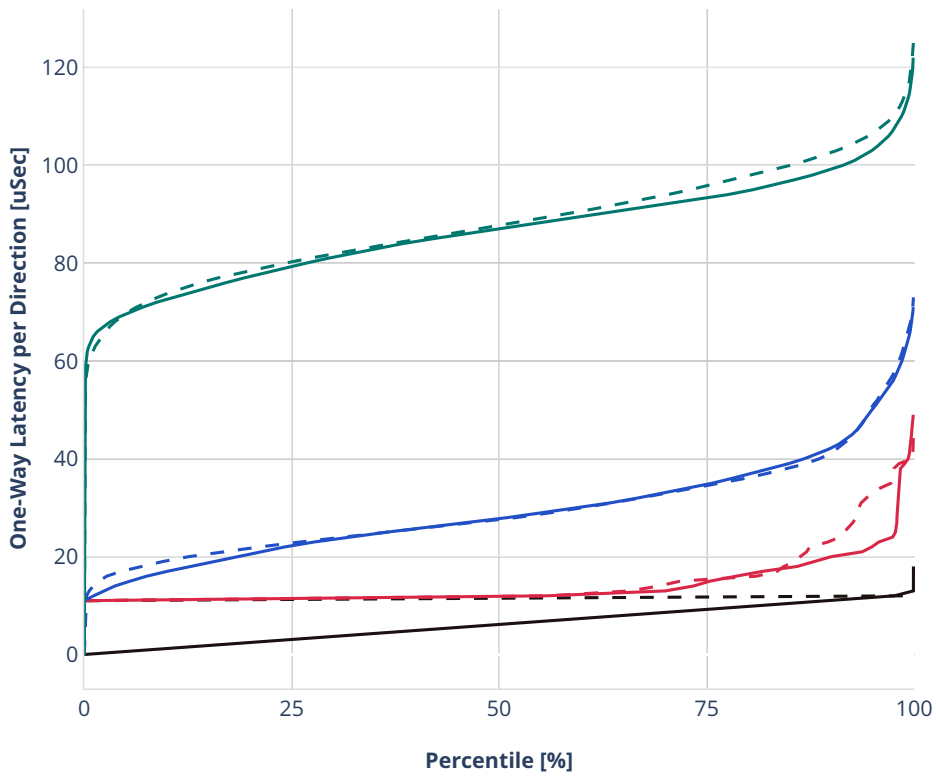

### Latency: avf-eth-l2xcbase-eth-2vhostvr1024-1vm

- - No-load.
- - Low-load, 10% PDR.
- - Mid-load, 50% PDR.
- - High-load, 90% PDR.