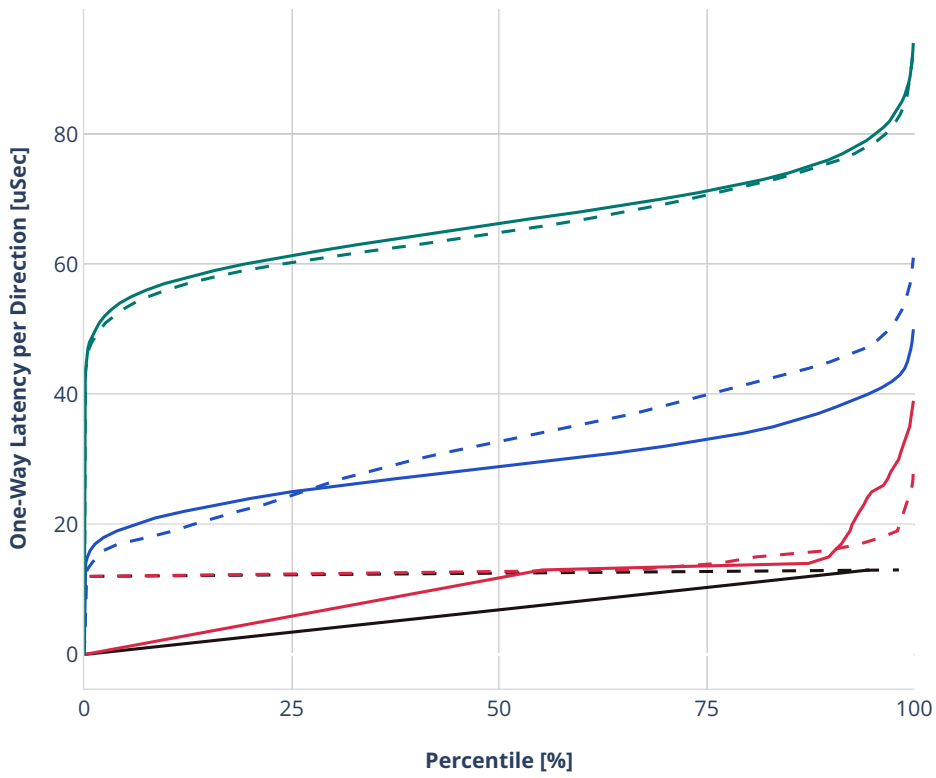

### Latency: avf-eth-l2xcbase-eth-2vhostvr1024-1vm-vppl2xc

- - No-load.
- - Low-load, 10% PDR.
- - Mid-load, 50% PDR.
- - High-load, 90% PDR.