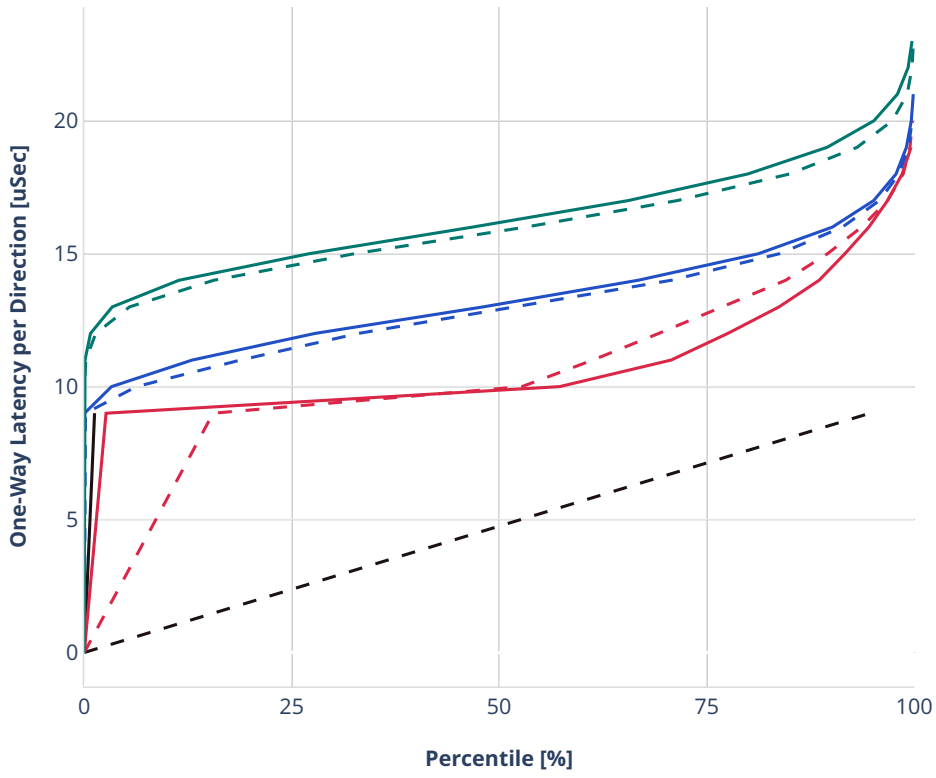

Latency: avf-eth-l2patch

- - No-load.
- - Low-load, 10% PDR.
- - Mid-load, 50% PDR.
- - High-load, 90% PDR.