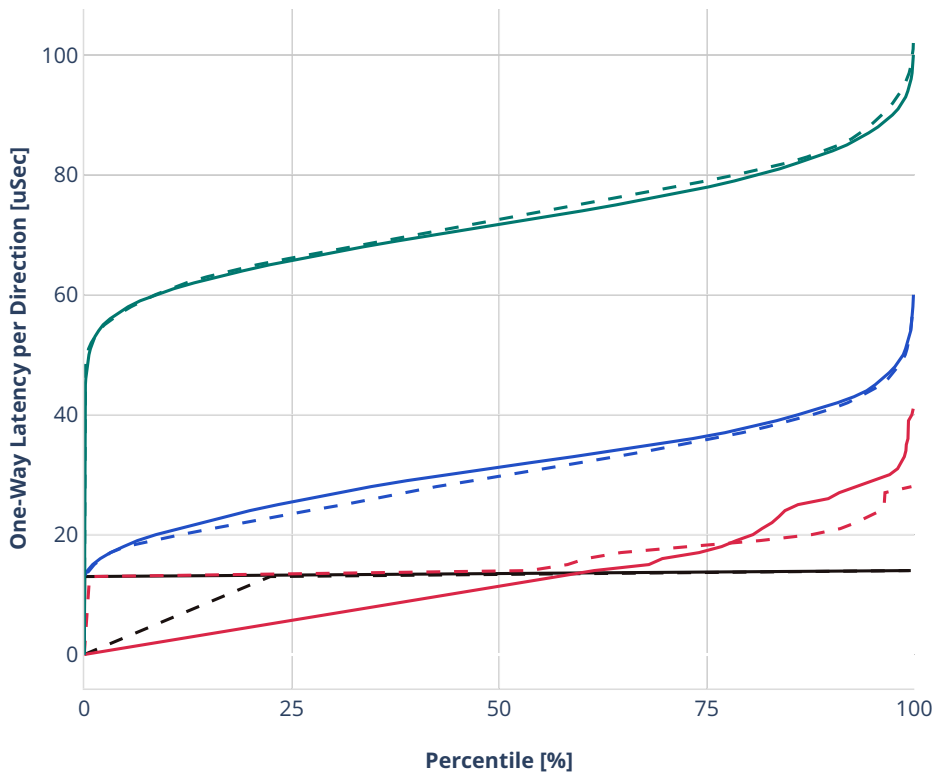

Latency: avf-eth-l2bdbasemaclrn-eth-2vhostvr1024-1vm-vppl2xc

- - No-load.
- - Low-load, 10% PDR.
- - Mid-load, 50% PDR.
- - High-load, 90% PDR.