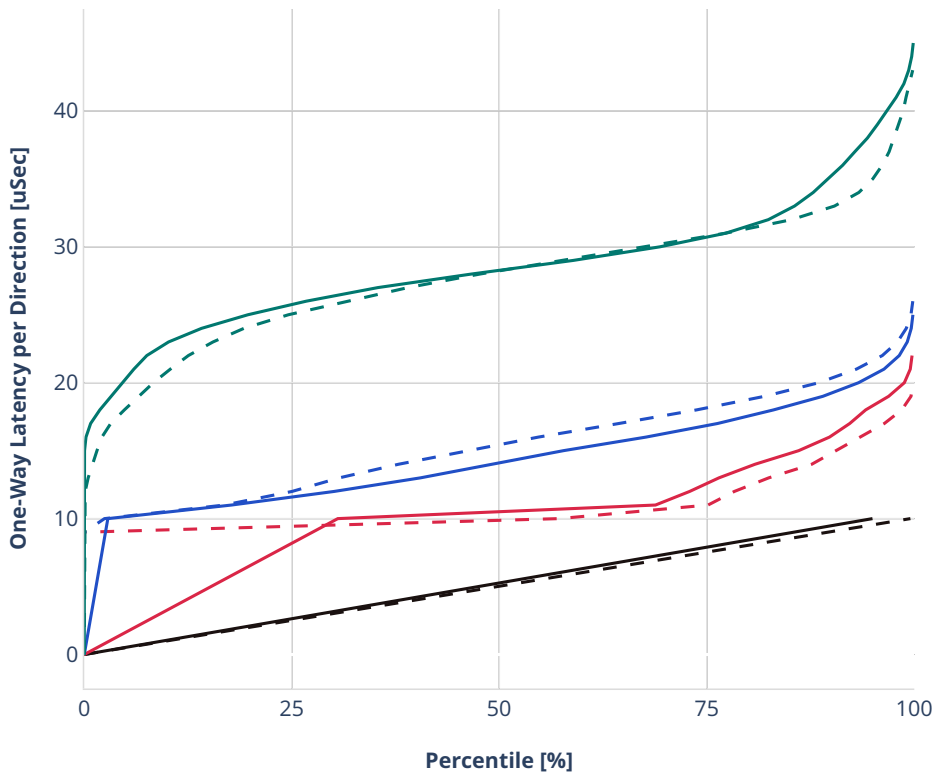

Latency: avf-dot1q-l2xcbase

- - No-load.
- - Low-load, 10% PDR.
- - Mid-load, 50% PDR.
- - High-load, 90% PDR.