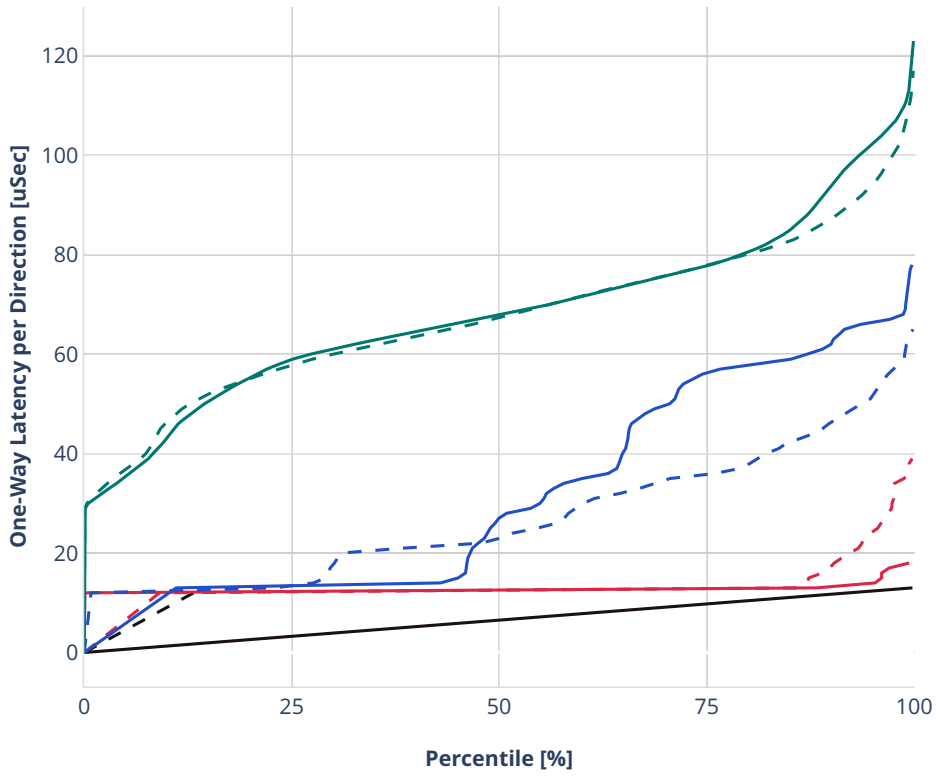

Latency: avf-dot1q-l2bdbasemaclrn-gbp

- - No-load.
- - Low-load, 10% PDR.
- - Mid-load, 50% PDR.
- - High-load, 90% PDR.