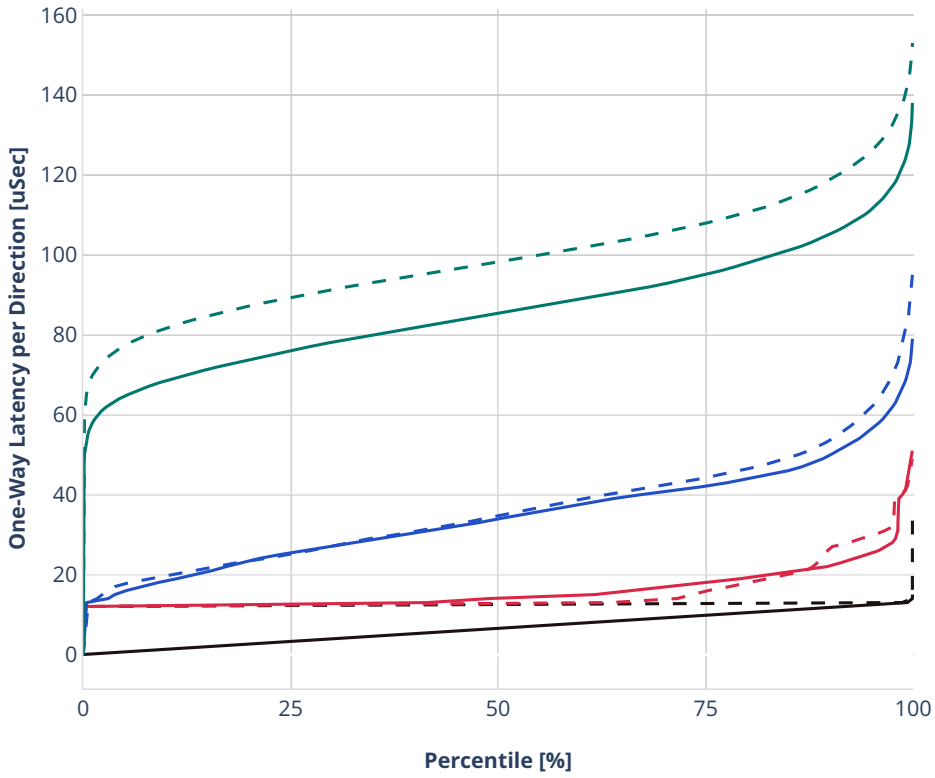

### Latency: avf-dot1q-l2bdbasemaclrn-eth-2vhostvr1024-1vm

- - No-load.
- - Low-load, 10% PDR.
- - Mid-load, 50% PDR.
- - High-load, 90% PDR.