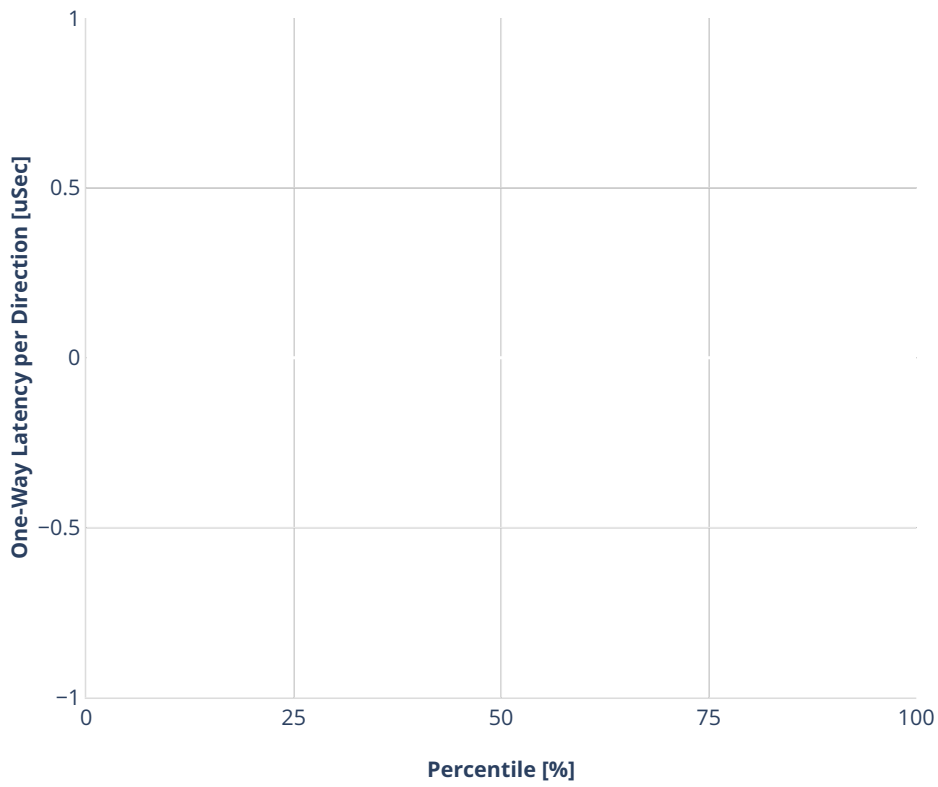

**Latency:** avf-ethip4vxlan-l2bdbasemaclrn-eth-iacldstbase-noacl-2vhostvr1024-1vm

- - No-load.
- - Low-load, 10% PDR.
- - Mid-load, 50% PDR.
- - High-load, 90% PDR.