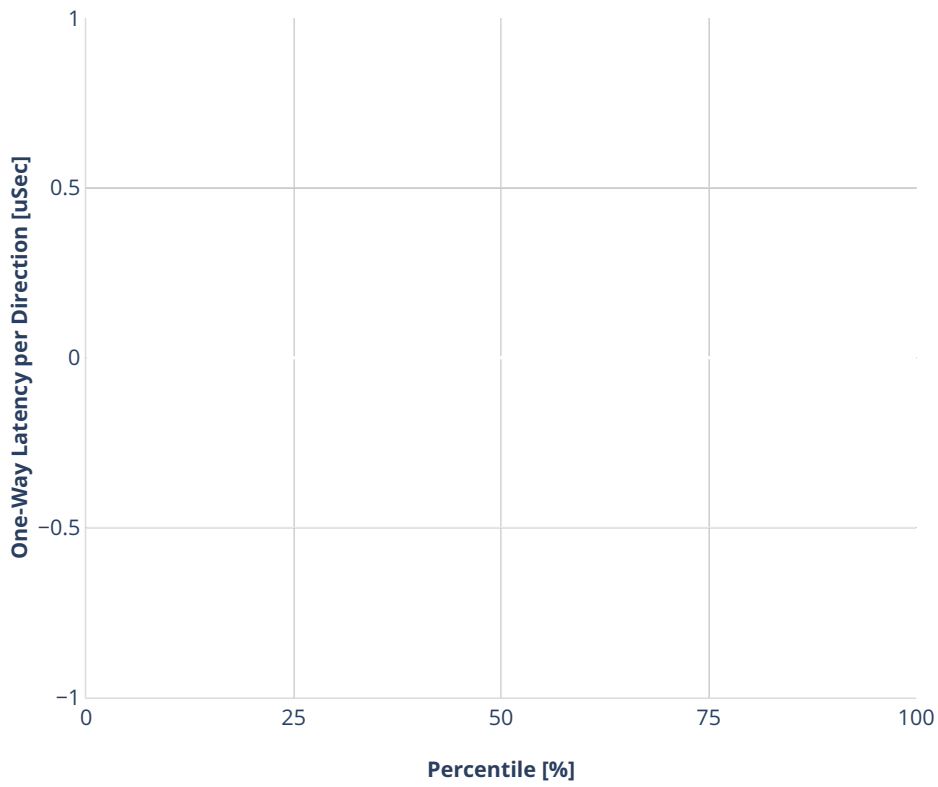

ncy: avf-ethip4vxlan-l2bdbasemaclrn-eth-iacldstbase-aclpermitreflect-2vhostvr1024

- - No-load.
- - Low-load, 10% PDR.
- - Mid-load, 50% PDR.
- - High-load, 90% PDR.