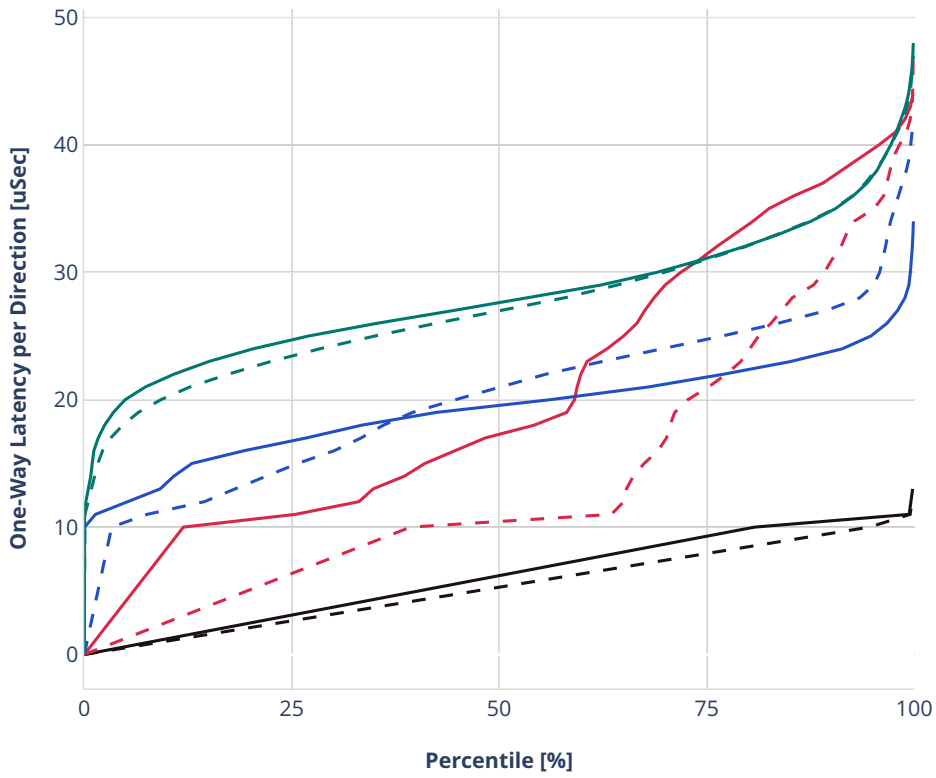

Latency: ethip4-ip4scale2m

- - No-load.
- - Low-load, 10% PDR.
- - Mid-load, 50% PDR.
- - High-load, 90% PDR.