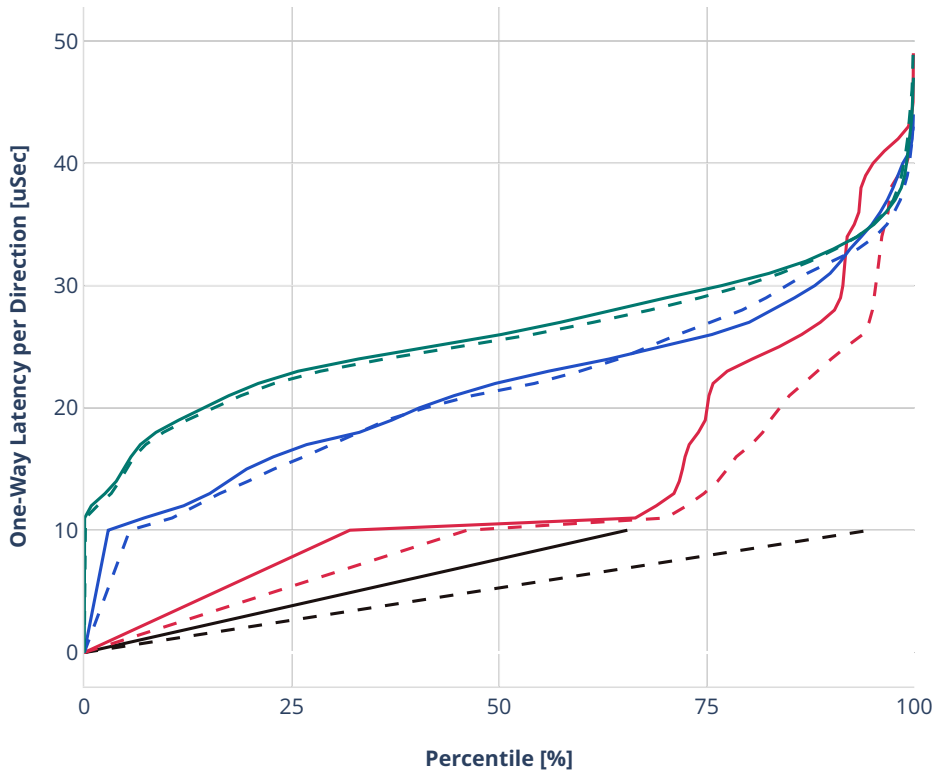

Latency: ethip4-ip4scale2m-rnd

- - No-load.
- - Low-load, 10% PDR.
- - Mid-load, 50% PDR.
- - High-load, 90% PDR.