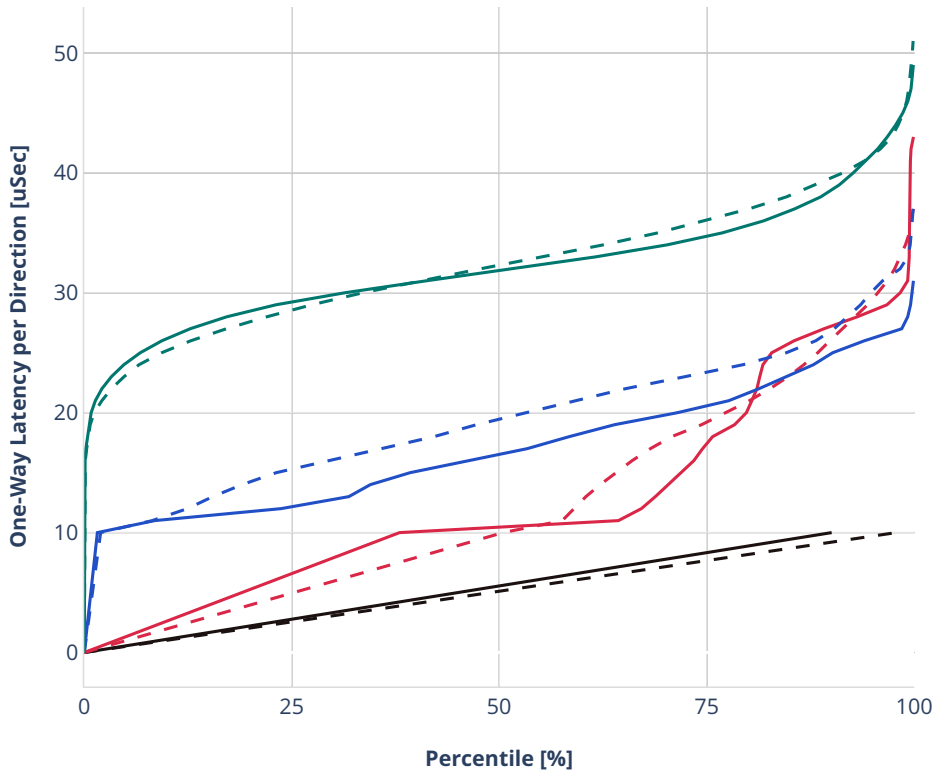

### Latency: ethip4-ip4scale20k-rnd

- - No-load.
- - Low-load, 10% PDR.
- - Mid-load, 50% PDR.
- - High-load, 90% PDR.