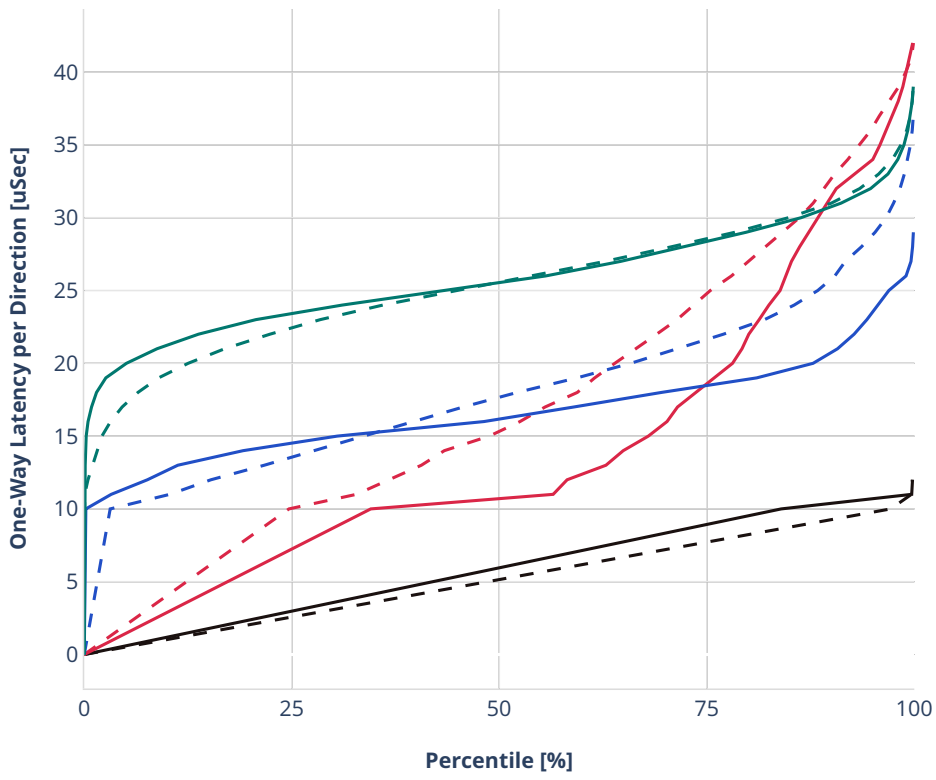

Latency: ethip4-ip4base

- - No-load.
- - Low-load, 10% PDR.
- - Mid-load, 50% PDR.
- - High-load, 90% PDR.