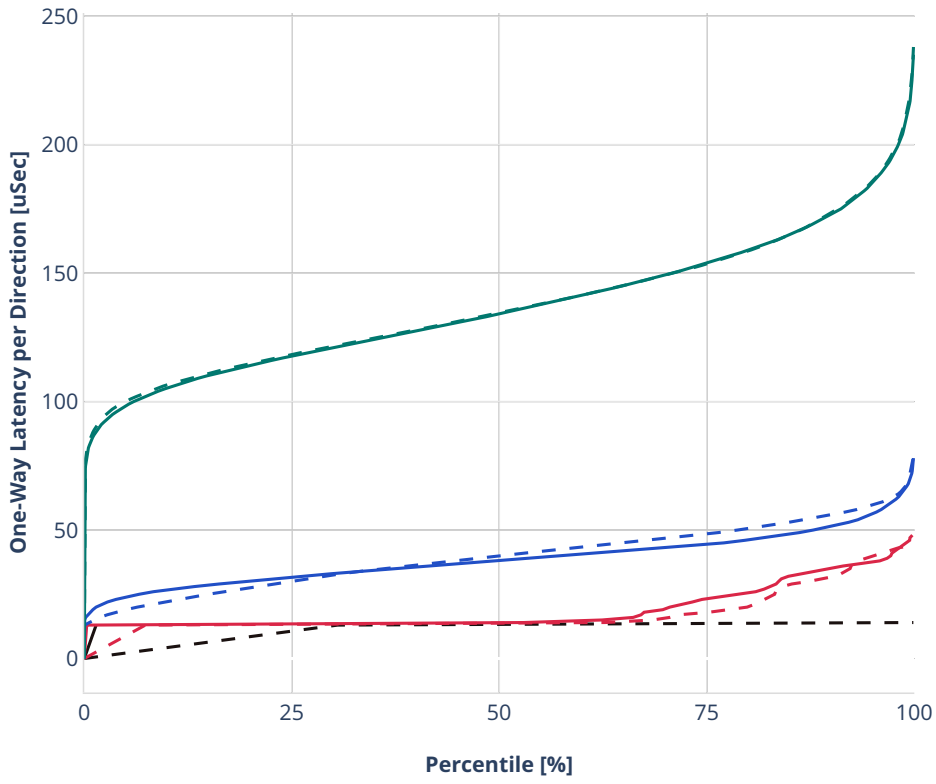

### Latency: ethip4-ip4base-eth-2memif-1dcr

- - No-load.
- - Low-load, 10% PDR.
- - Mid-load, 50% PDR.
- - High-load, 90% PDR.