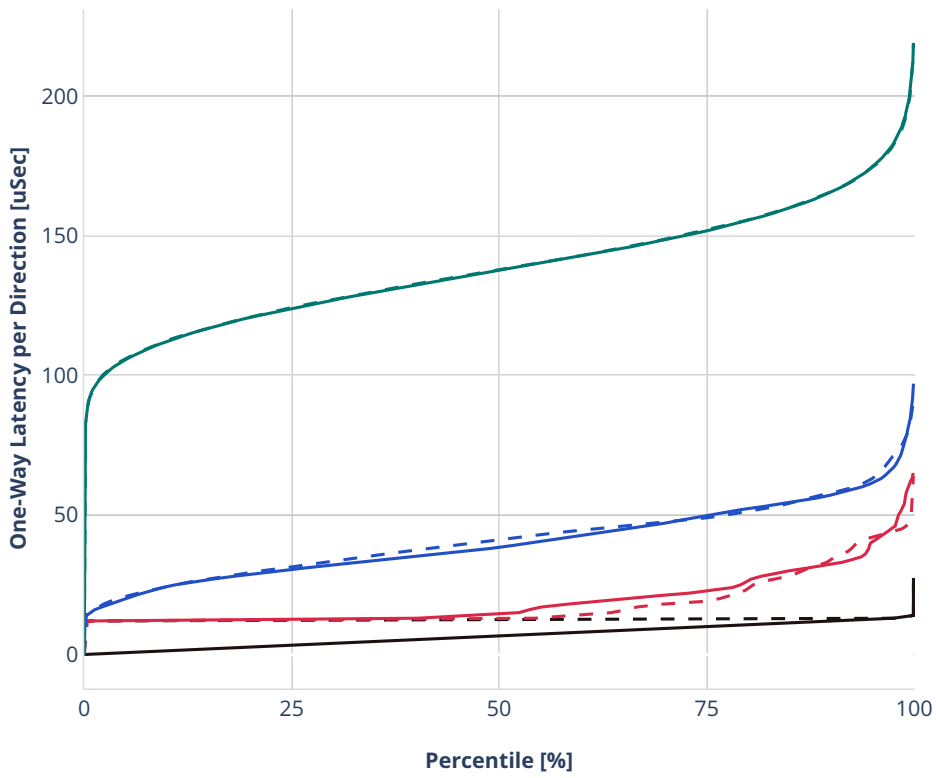

Latency: eth-l2bdbasemaclrn-eth-2vhostvr1024-1vm

- - No-load.
- - Low-load, 10% PDR.
- - Mid-load, 50% PDR.
- - High-load, 90% PDR.