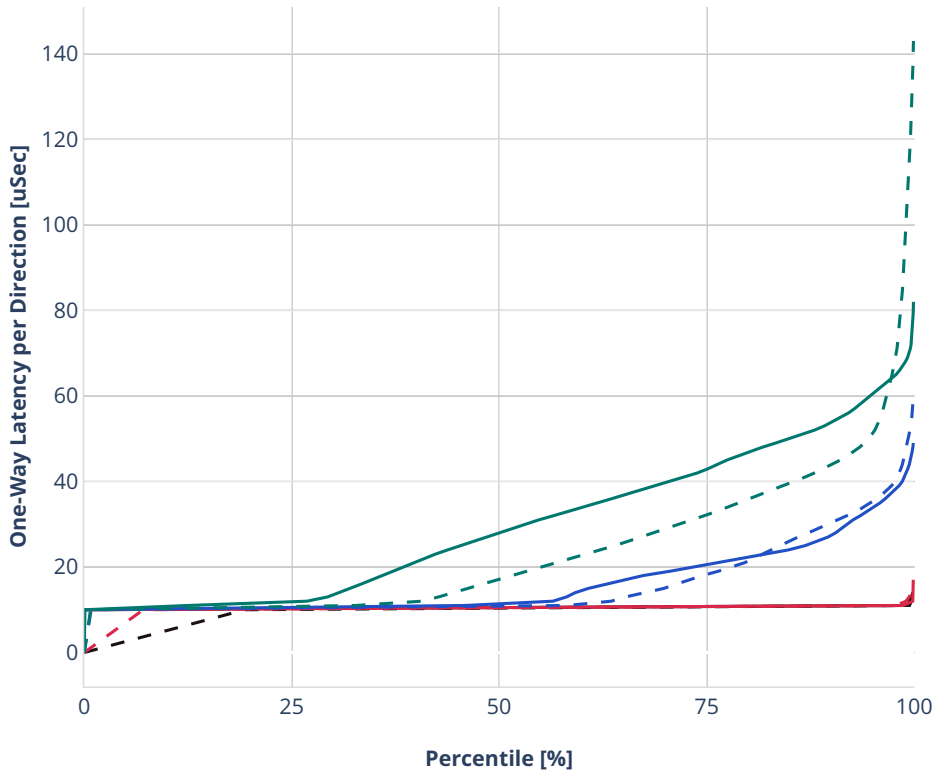

### Latency: avf-ethip4udp-nat44det-h262144-p63-s16515072

- - No-load.
- - Low-load, 10% PDR.
- - Mid-load, 50% PDR.
- - High-load, 90% PDR.