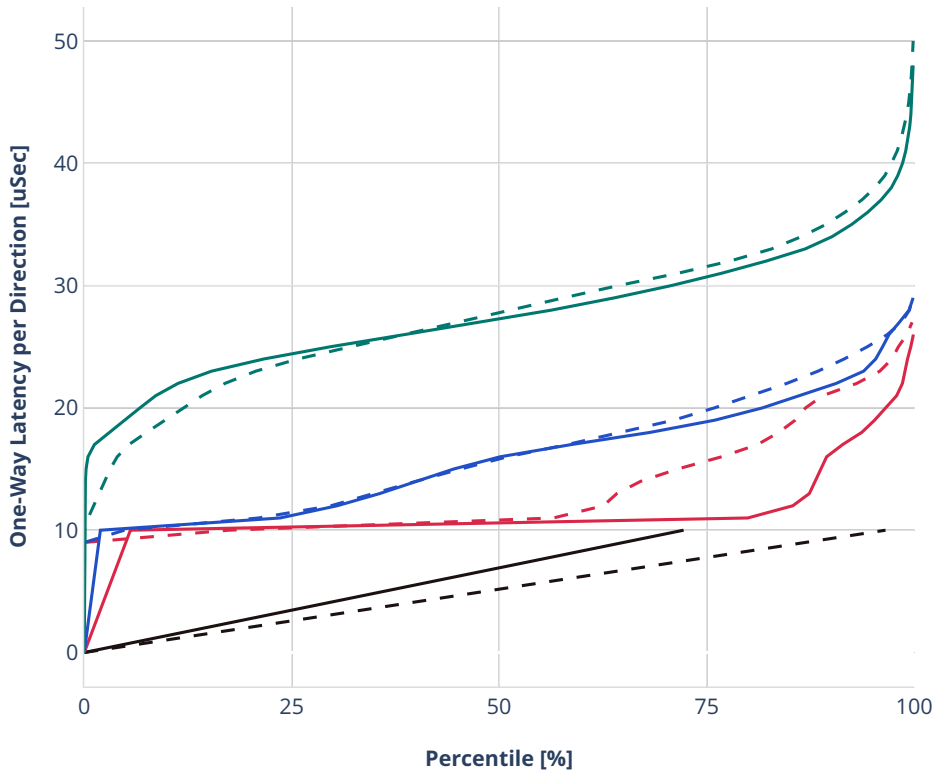

Latency: avf-ethip4-ip4scale2m-rnd

- - No-load.
- - Low-load, 10% PDR.
- - Mid-load, 50% PDR.
- - High-load, 90% PDR.