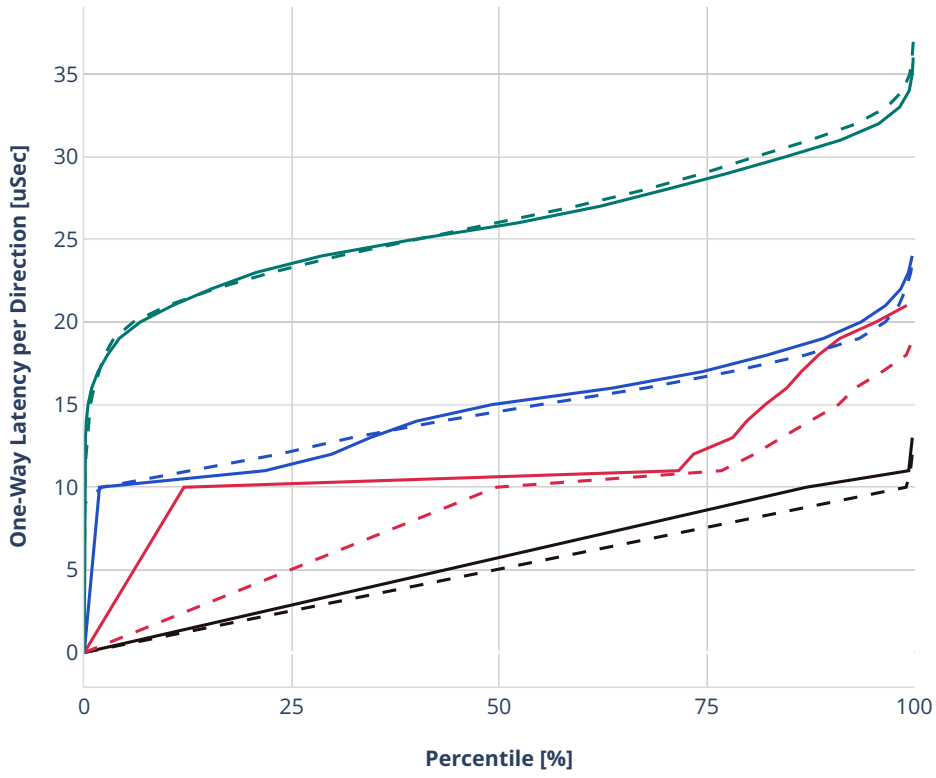

Latency: avf-ethip4-ip4scale20k-rnd

- - No-load.
- - Low-load, 10% PDR.
- - Mid-load, 50% PDR.
- - High-load, 90% PDR.