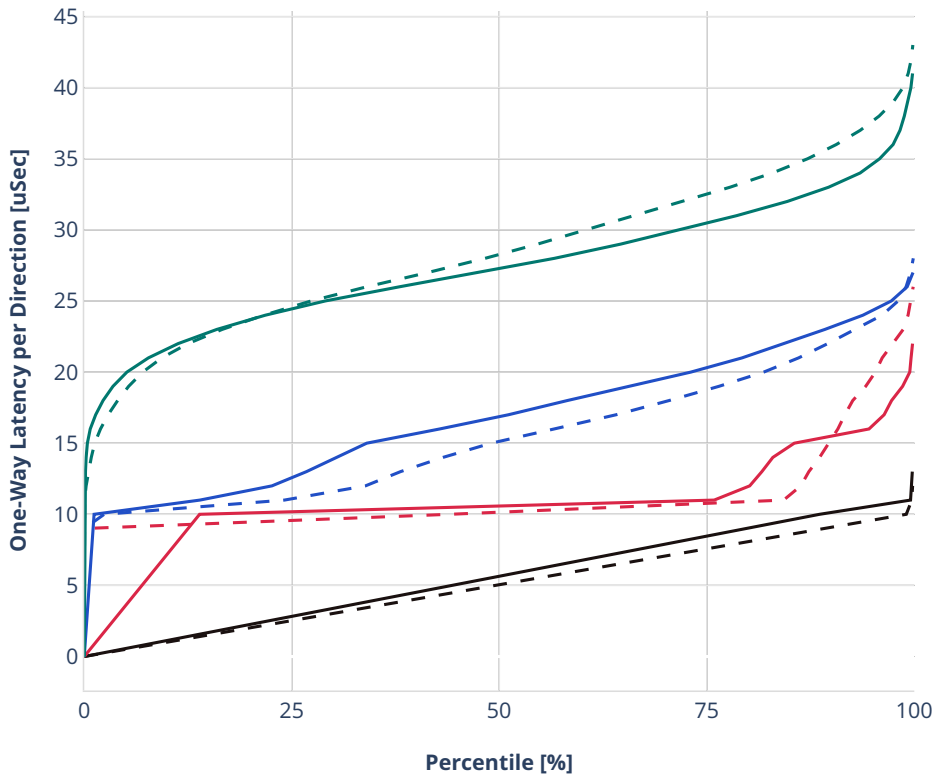

### Latency: avf-ethip4-ip4scale200k-rnd

- - No-load.
- - Low-load, 10% PDR.
- - Mid-load, 50% PDR.
- - High-load, 90% PDR.