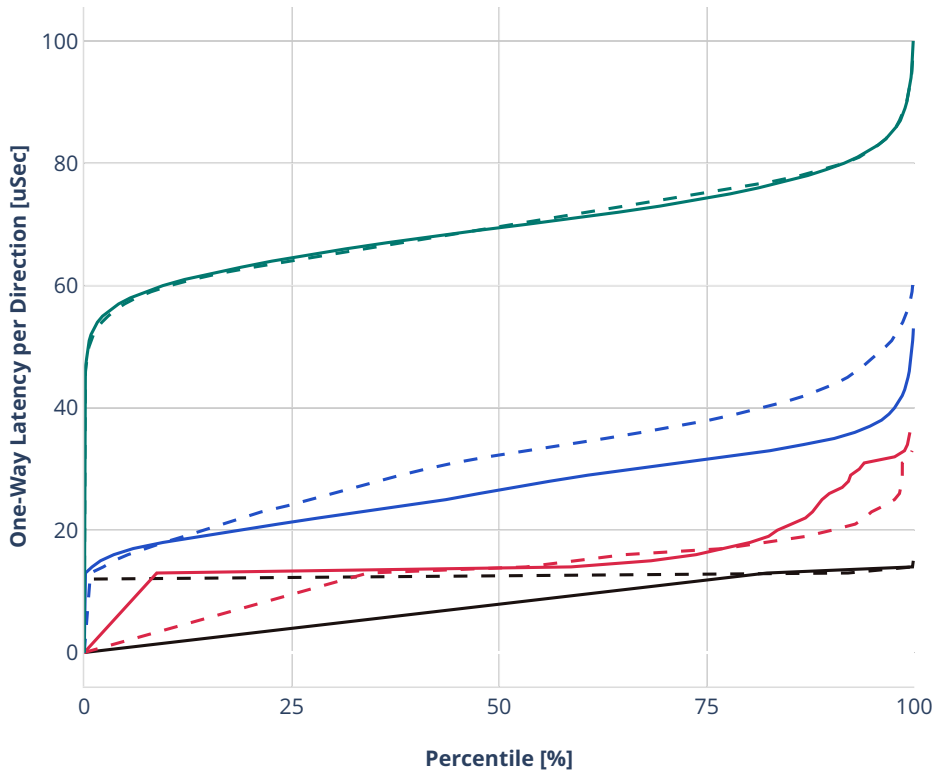

Latency: avf-eth-l2xcbase-eth-2vhostvr1024-1vm-vppl2xc

- - No-load.
- - Low-load, 10% PDR.
- - Mid-load, 50% PDR.
- - High-load, 90% PDR.