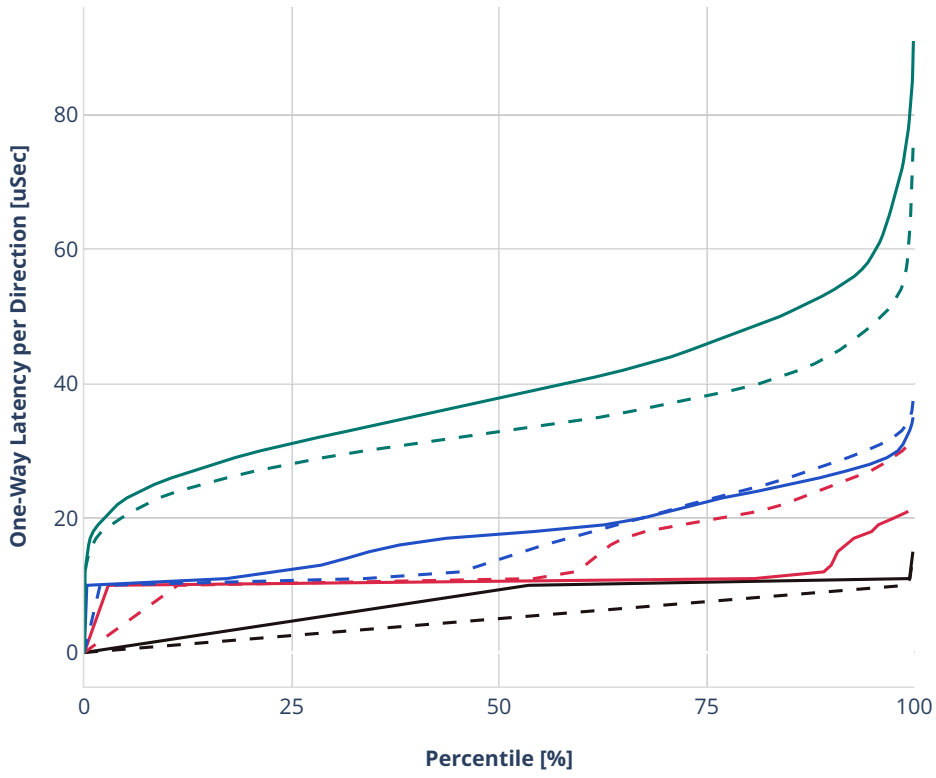

Latency: avf-eth-l2bdscale1mmaclrn

- - No-load.
- - Low-load, 10% PDR.
- - Mid-load, 50% PDR.
- - High-load, 90% PDR.