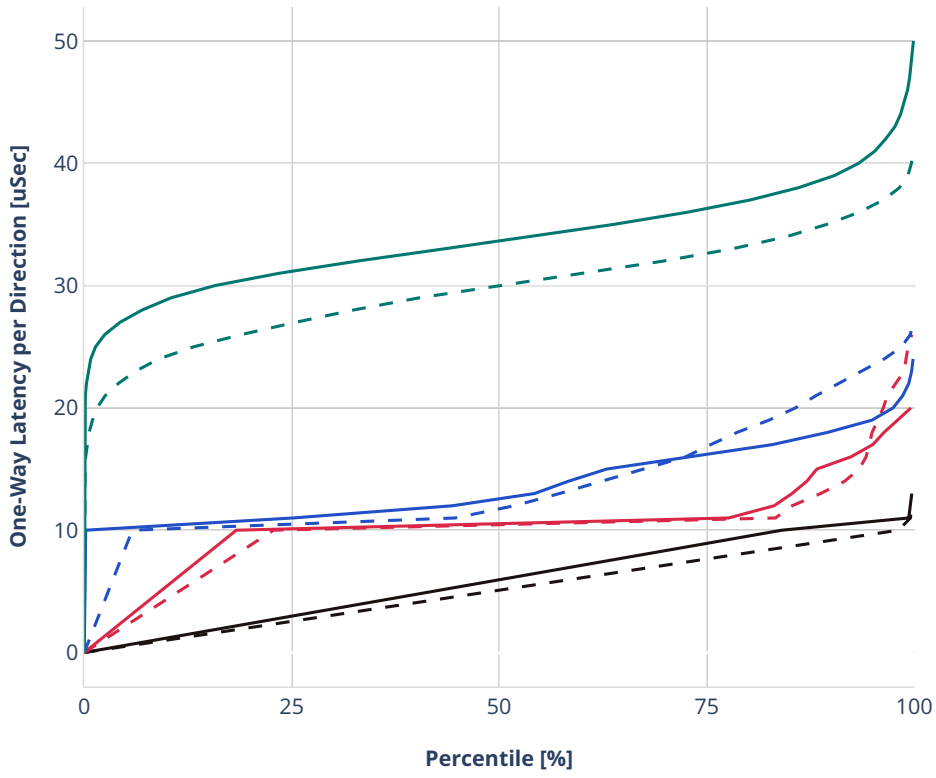

Latency: avf-eth-l2bdscale10kmaclrn

- - No-load.
- - Low-load, 10% PDR.
- - Mid-load, 50% PDR.
- - High-load, 90% PDR.