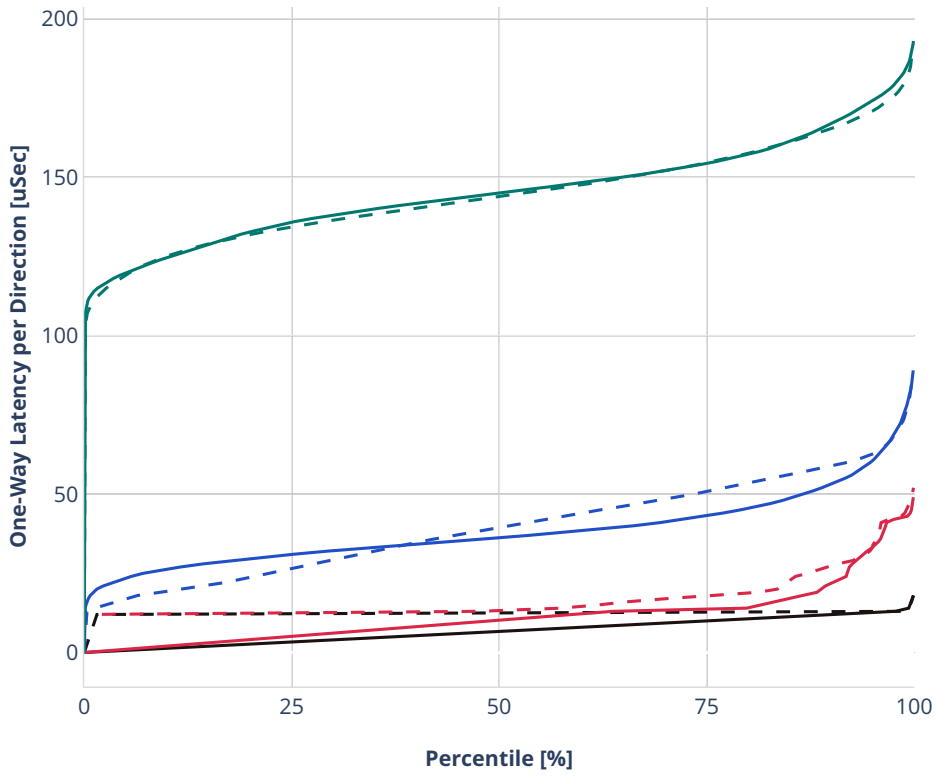

### Latency: avf-eth-l2bdbasemaclrn-eth-2vhostvr1024-1vm

- - No-load.
- - Low-load, 10% PDR.
- - Mid-load, 50% PDR.
- - High-load, 90% PDR.