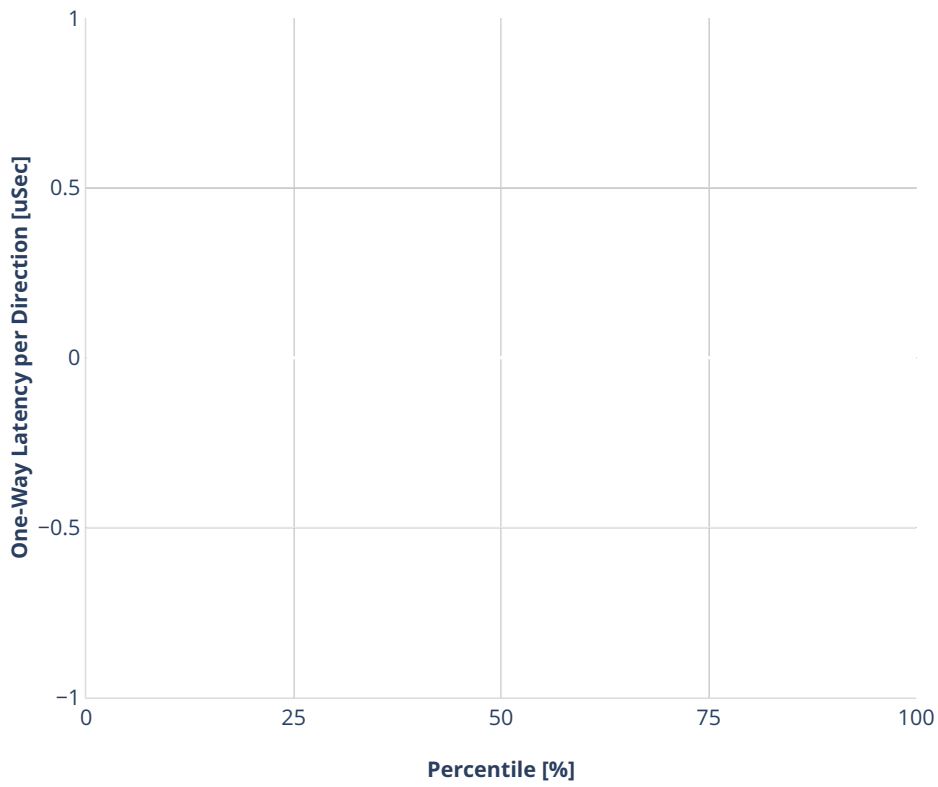

Latency: avf-ethip4vxlan-l2bdbasemaclrn-eth-iacldstbase-noacl-2vhostvr1024-1vm

- - No-load.
- - Low-load, 10% PDR.
- - Mid-load, 50% PDR.
- - High-load, 90% PDR.