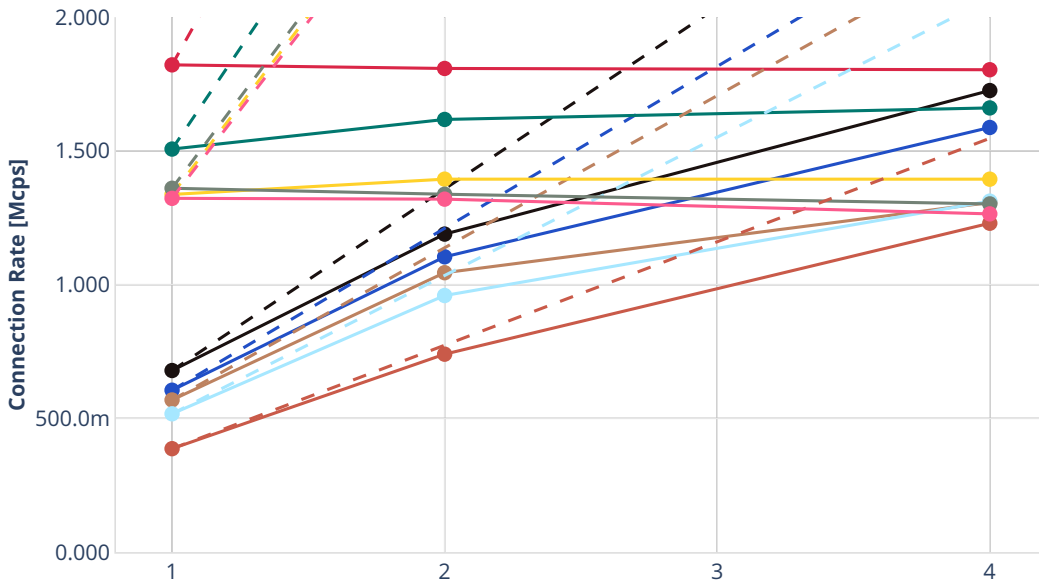

Speedup Multi-core: 2n-skx-xxv710-64b-nat44ed-ip4routing-tcp-stf-cps-avf-ndr

- Perfect    — Measured
- avf-ethip4tcp-nat44ed-h1024-p63-s64512-cps
  - avf-ethip4tcp-ip4base-h1024-p63-s64512-cps
  - avf-ethip4tcp-nat44ed-h4096-p63-s258048-cps
  - avf-ethip4tcp-ip4base-h4096-p63-s258048-cps
  - avf-ethip4tcp-nat44ed-h16384-p63-s1032192-cps
  - avf-ethip4tcp-ip4base-h16384-p63-s1032192-cps
  - avf-ethip4tcp-nat44ed-h65536-p63-s4128768-cps
  - avf-ethip4tcp-ip4base-h65536-p63-s4128768-cps
  - avf-ethip4tcp-nat44ed-h262144-p63-s16515072-cps
  - avf-ethip4tcp-ip4base-h262144-p63-s16515072-cps