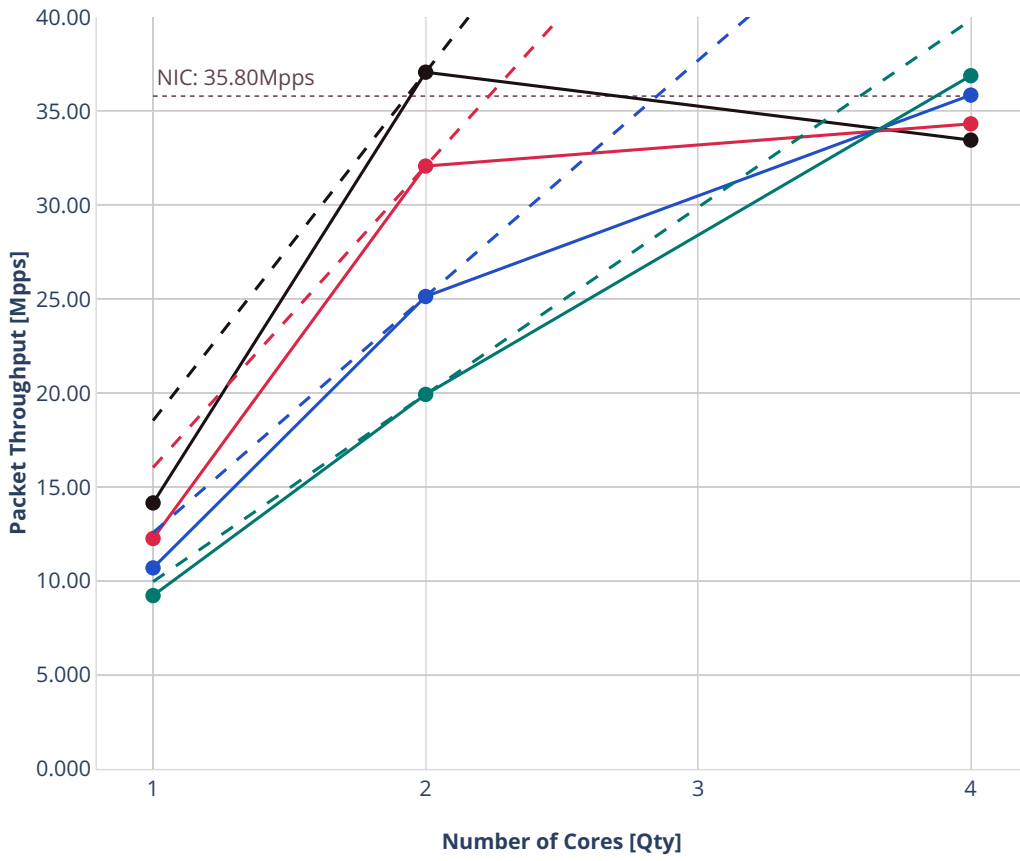

Speedup Multi-core: 2n-skx-xxv710-64b-l2switching-base-scale-avf-ndr

-- Perfect — Measured ... Limit

- avf-eth-l2bdbasemaclrn
- avf-eth-l2bdscale10kmaclrn
- avf-eth-l2bdscale100kmaclrn
- avf-eth-l2bdscale1mmaclrn