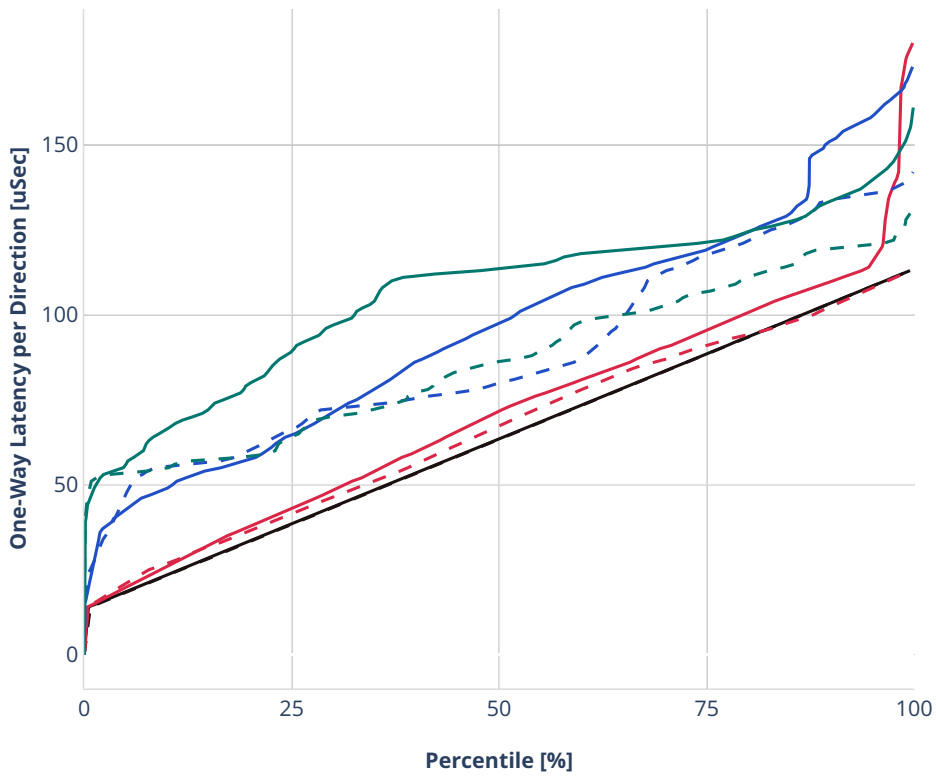

Latency: ethip4-ip4base-l3fwd

- - No-load.
- - Low-load, 10% PDR.
- - Mid-load, 50% PDR.
- - High-load, 90% PDR.