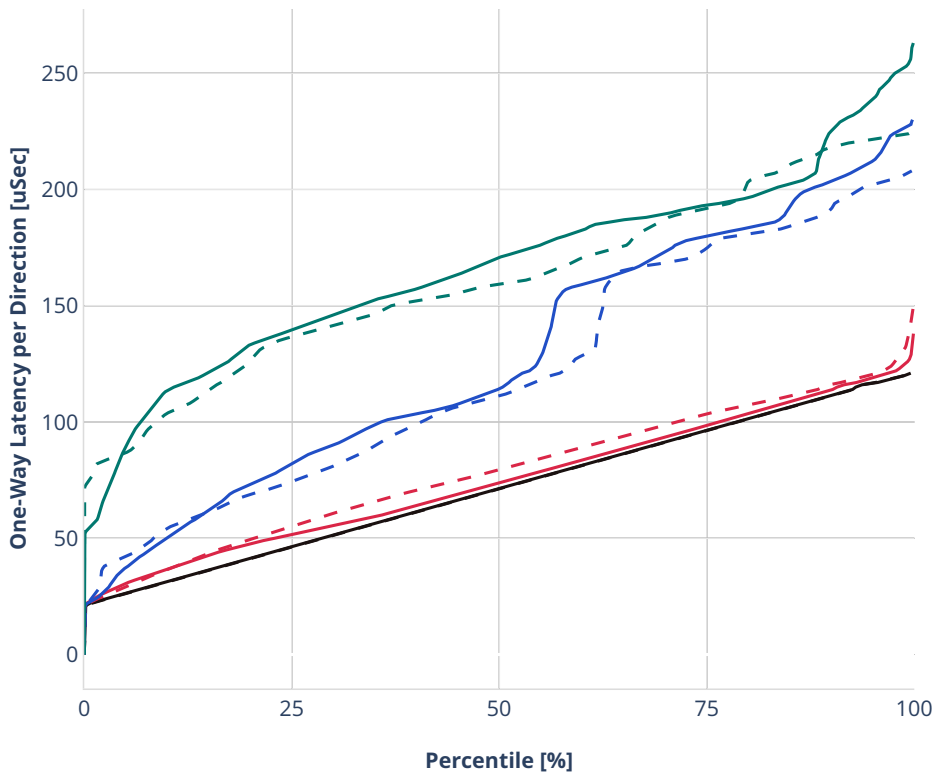

Latency: ethip4-ip4base-l3fwd

- - No-load.
- - Low-load, 10% PDR.
- - Mid-load, 50% PDR.
- - High-load, 90% PDR.