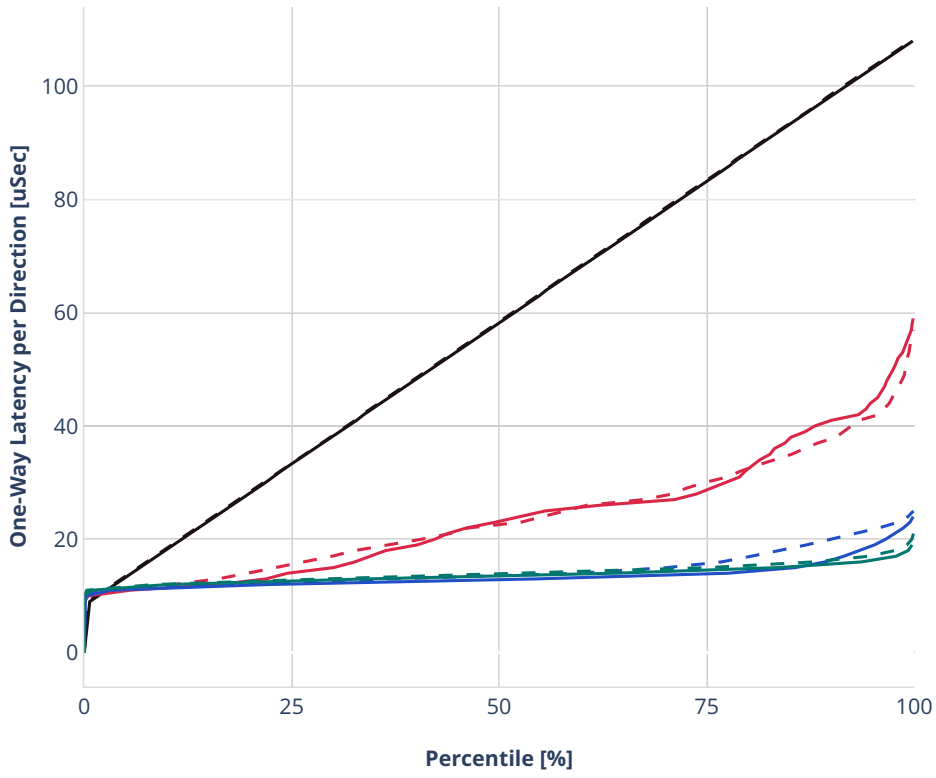

Latency: ethip4-ip4base-l3fwd

- - No-load.
- - Low-load, 10% PDR.
- - Mid-load, 50% PDR.
- - High-load, 90% PDR.