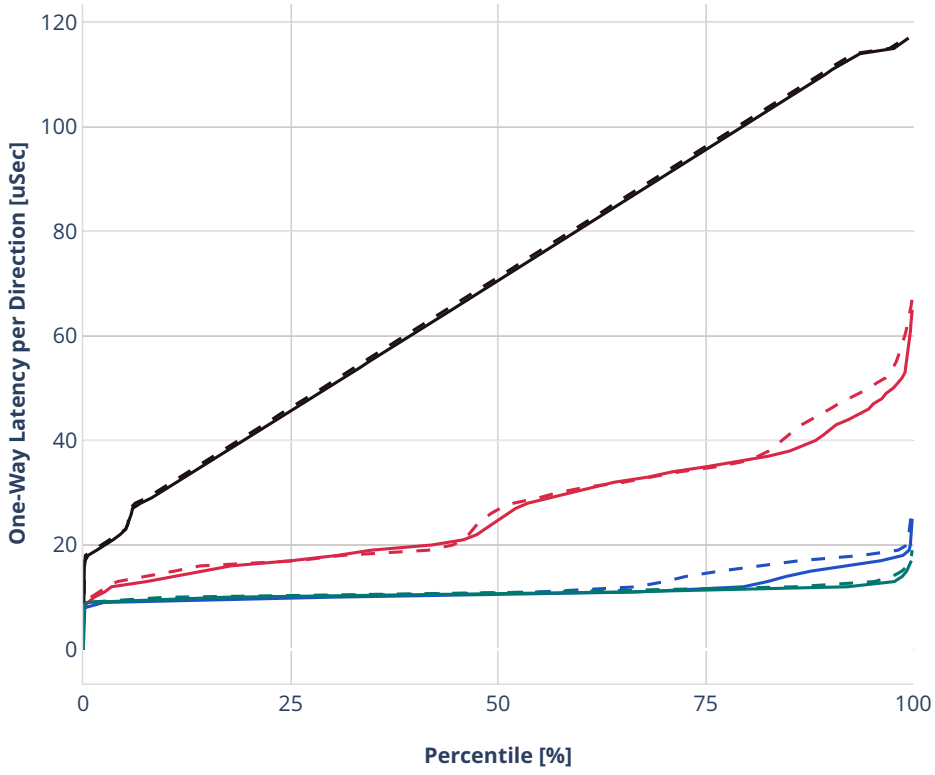

Latency: ethip4-ip4base-l3fwd

- - No-load.
- - Low-load, 10% PDR.
- - Mid-load, 50% PDR.
- - High-load, 90% PDR.