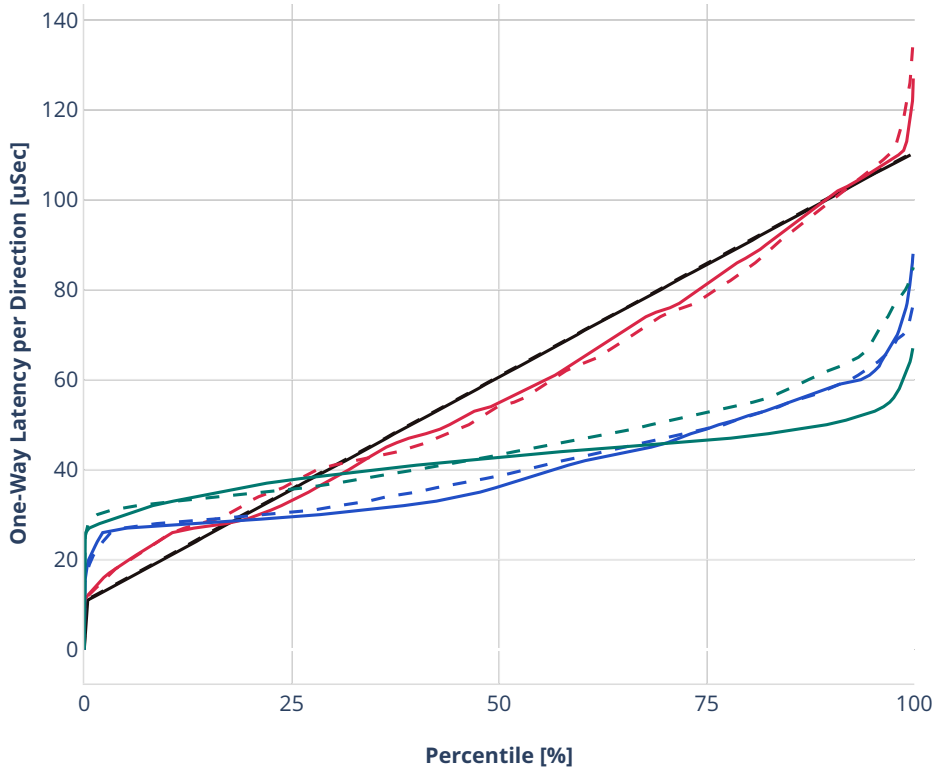

### Latency: ethip4-ip4base-l3fwd

- - No-load.
- - Low-load, 10% PDR.
- - Mid-load, 50% PDR.
- - High-load, 90% PDR.