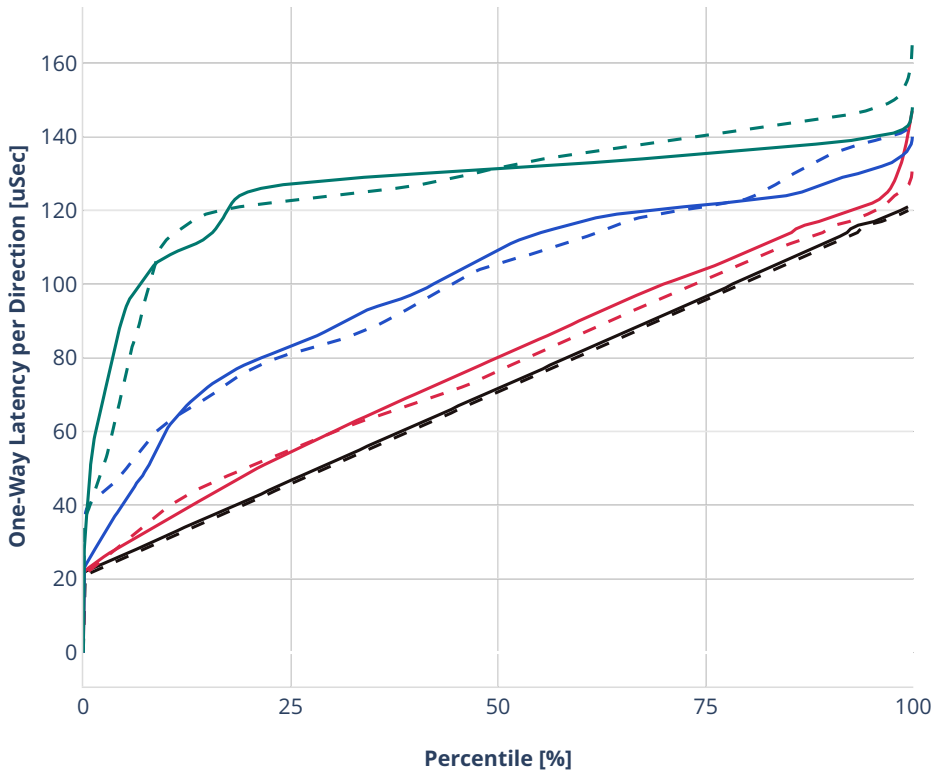

### Latency: ethip4-ip4base-l3fwd

- - No-load.
- - Low-load, 10% PDR.
- - Mid-load, 50% PDR.
- - High-load, 90% PDR.