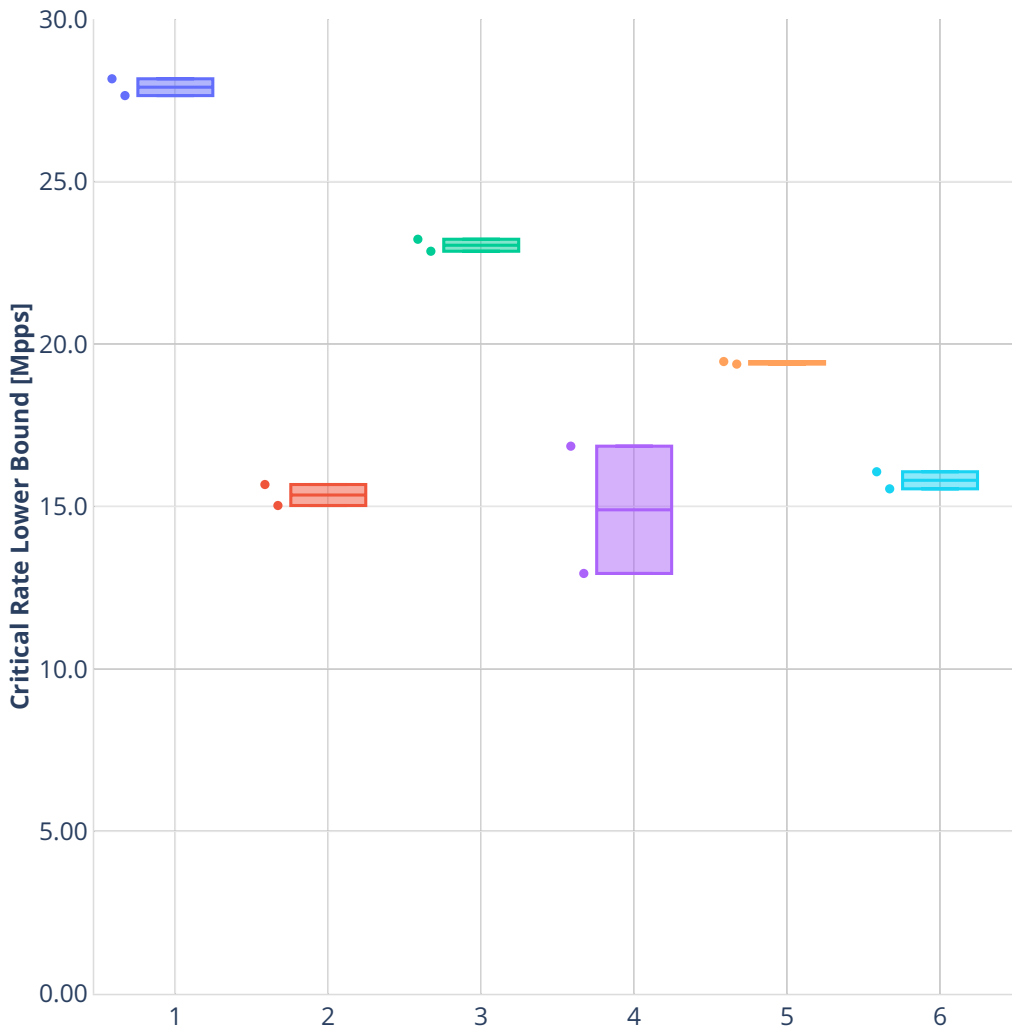

# Throughput: 30 Minutes Soak Test (PLRsearch)

Test Cases [Index]

- 1. (02 runs) avf-eth-l2xcbase-soak
- 2. (02 runs) avf-eth-l2bdbasemaclrn-soak
- 3. (02 runs) eth-l2xcbase-soak
- 4. (02 runs) eth-l2bdbasemaclrn-soak
- 5. (02 runs) avf-ethip4-ip4base-soak
- 6. (02 runs) ethip4-ip4base-soak