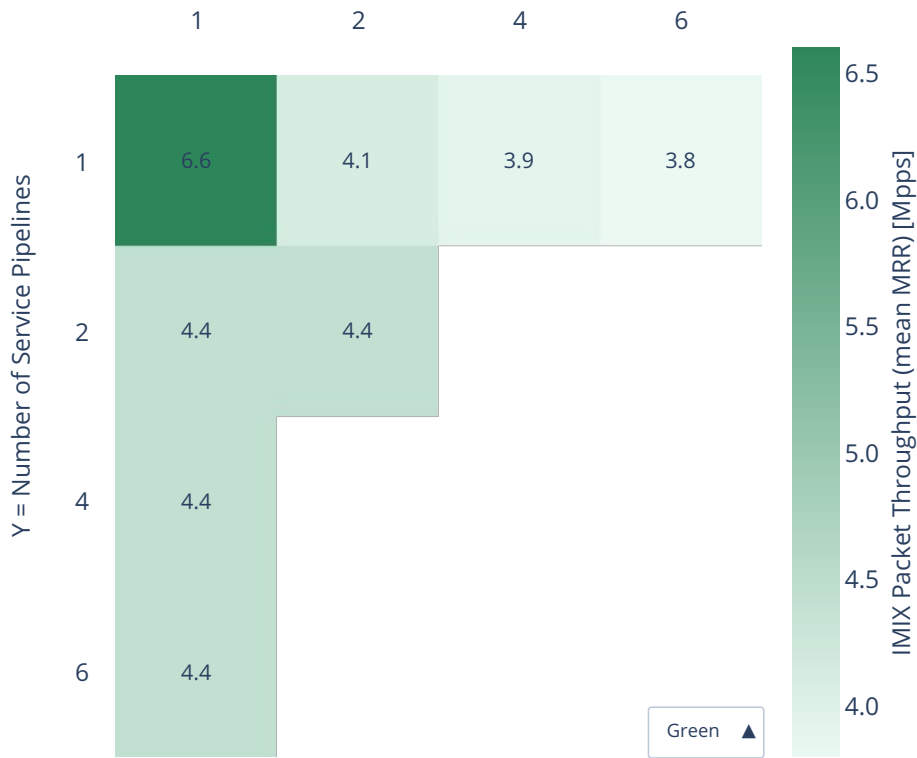

Throughput: eth-l2bd-{Y}pl-{2Y}mif-{XY}dcr-vppip4-mrr

X = CNFs per Service Pipeline

Green ▲