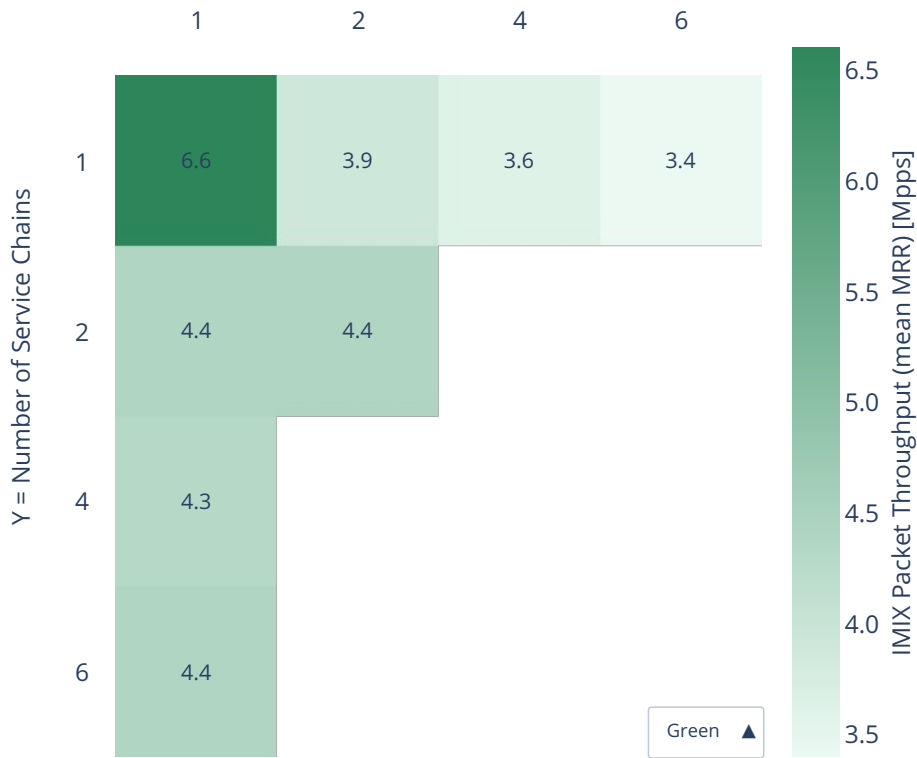

# Throughput: eth-l2bd-{Y}ch-{2XY}mif-{XY}dcr-vppip4-mrr

X = CNFs per Service Chain

Green ▲